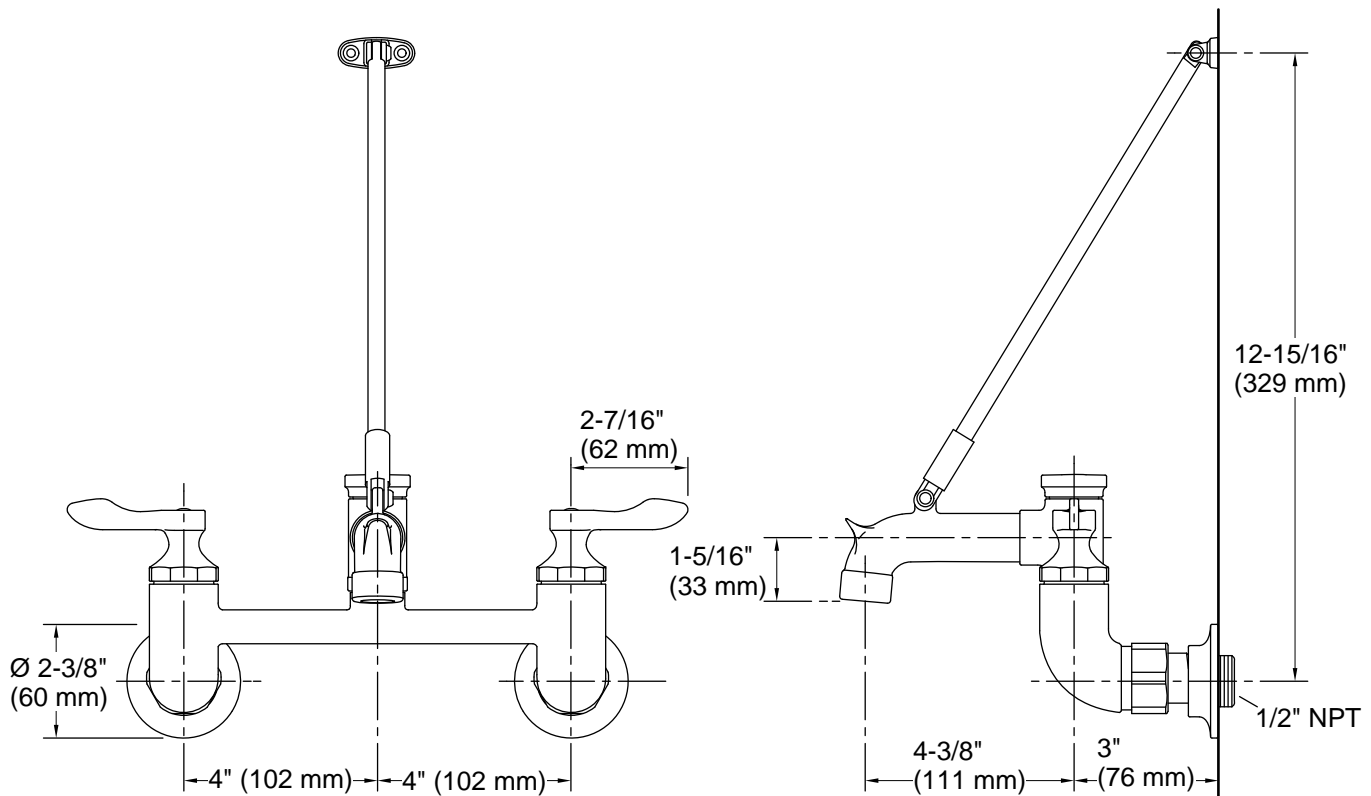

### Features

- 8" (203 mm) center
- 7-3/8" (187 mm) wall-to-spout outlet with wall brace and pail hook
- 1/4-turn full brass ceramic valve
- 13.5 gal/min (51 l/min) flow rate at 60 psi (4.1 bar)
- 2-7/16" vandal-resistant metal lever handles
- Drain sold separately

## Technical Information

All product dimensions are nominal.

### Spout:

Spout reach: 7-3/8" (187 mm)

Handle clearance: 2-7/16" (62 mm)