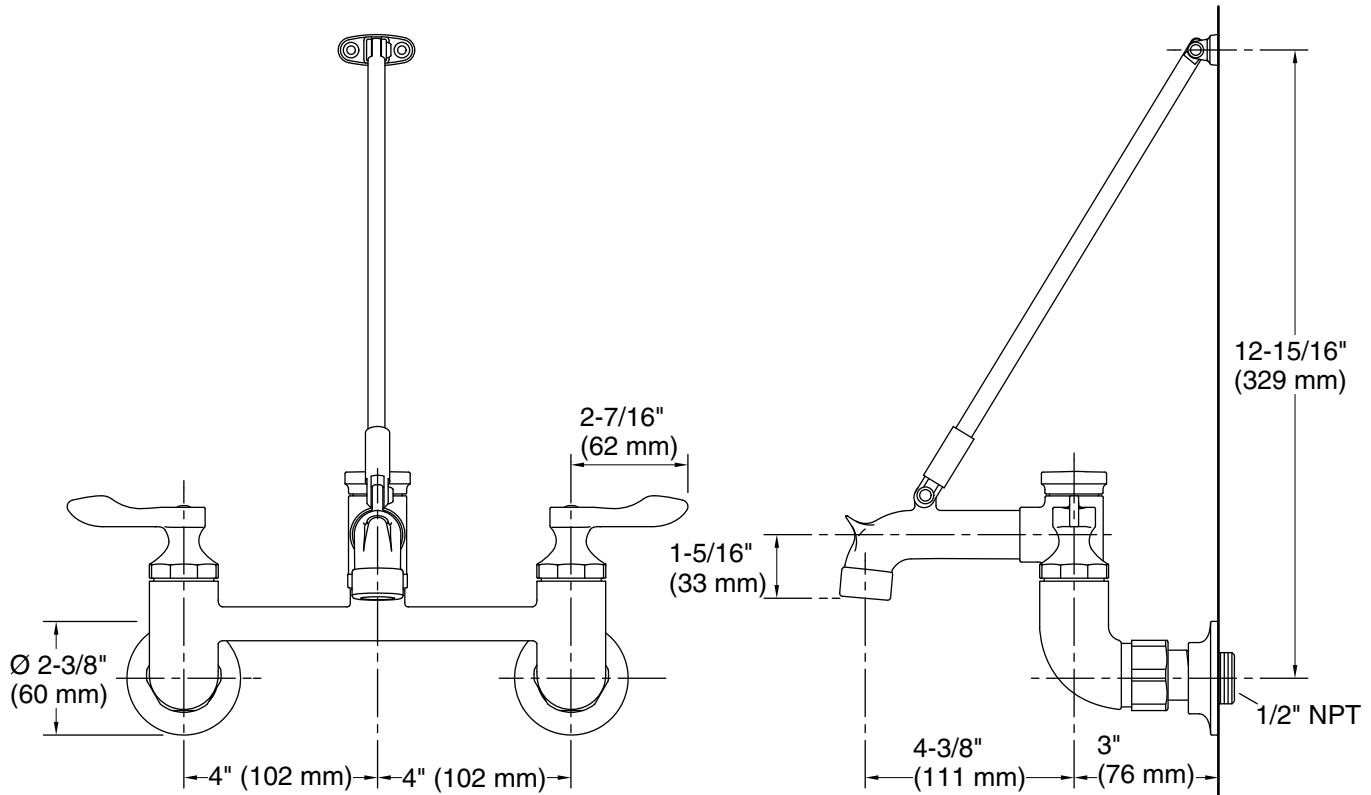

### Features

- 8" (203 mm) center
- 7-3/8" (187 mm) wall-to-spout outlet with wall brace and pail hook
- 1/4-turn full brass ceramic valve
- 13.5 gal/min (51 l/min) flow rate at 60 psi (4.1 bar)
- 2-7/16" vandal-resistant metal lever handles
- Drain sold separately

## Technical Information

All product dimensions are nominal.

### Spout:

Spout reach:  $7\text{-}3/8"$  (187 mm)

Handle clearance:  $2\text{-}7/16"$  (62 mm)