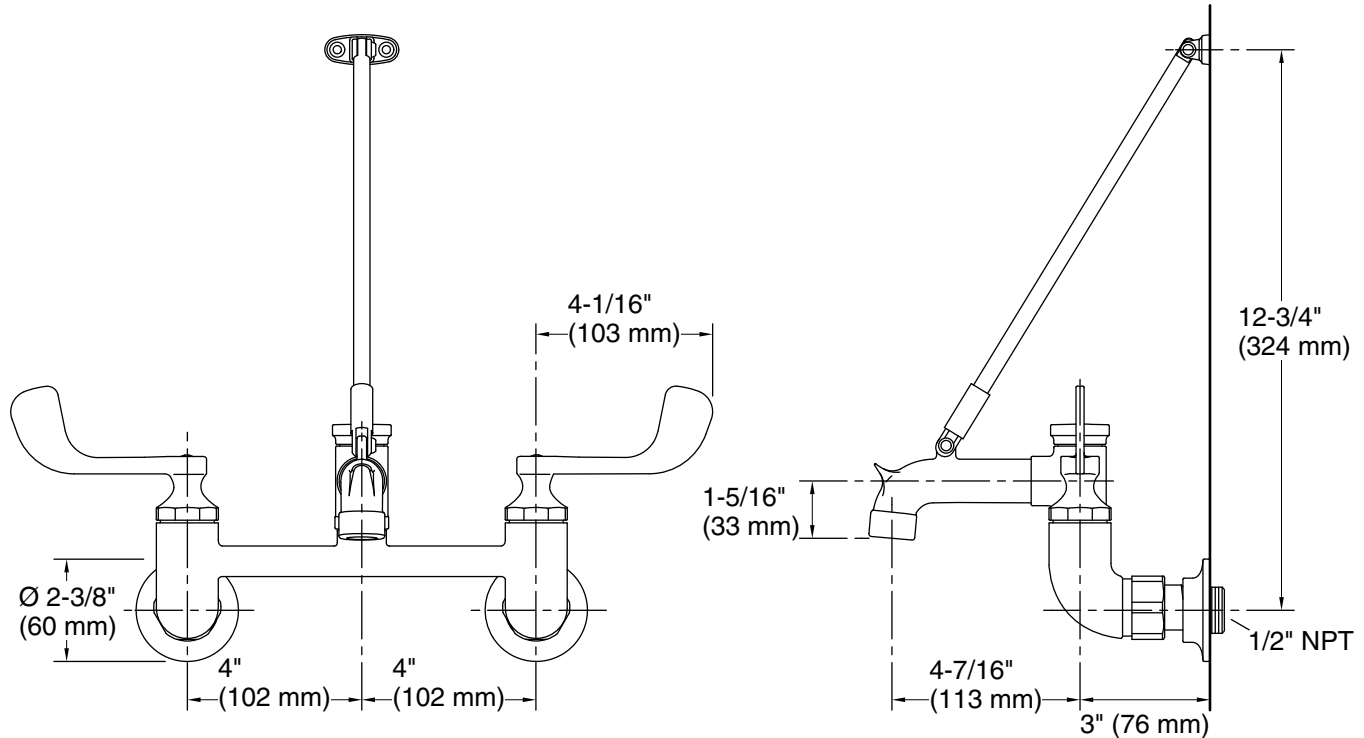

Features

- 8" (203 mm) center
- 7-3/8" (187 mm) wall-to-spout outlet with wall brace and pail hook
- 1/4-turn full brass ceramic valve
- 13.5 gal/min (51 l/min) flow rate at 60 psi (4.1 bar)
- 4-1/16" vandal-resistant metal wristblade lever handles
- Drain sold separately

CP

Polished Chrome

Technical Information

All product dimensions are nominal.

Faucet:

Flow rate: 13.5 gal/min (51.1 l/min)

Drain included: No

Spout:

Spout reach: 7-3/8" (187 mm)

Handle clearance: 3" (76 mm)

Handshower:

Rated maximum flow: 0 gal/min (0 l/min)

Notes

Install this product according to the installation instructions.

ADA compliant for faucet handles only
ADA, OBC, CSA B651 compliant when
installed to the specific requirements of these
regulations.