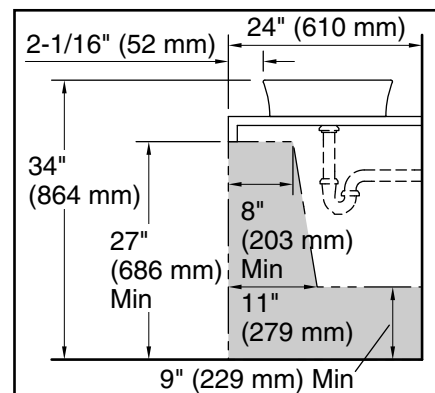

Recommended ADA Installation

Technical Information

All product dimensions are nominal.

- Bowl configuration: Single
- Bowl area (Center): Length: 15-1/4" (387 mm)
  Width: 15-1/4" (387 mm)
  Bowl depth: 3-3/4" (95 mm)
  Water depth: 3-3/4" (95 mm)
- With overflow: No
- Template: Above-counter, 1329683-7, required, included

Notes

- Install this product according to the installation instructions.
- Both the product and the drain to be installed using clear, 100% Silicone sealant.
- NOTICE: Countertop manufacturer or cutter must use the cut-out template provided with the product, or a current one provided by Kohler Co. (call 1-800-4-KOHLER). Kohler Co. is not responsible for cutout errors when the incorrect cut-out template is used.
- ADA, CSA B651 compliant when installed to the specific requirements of these regulations.