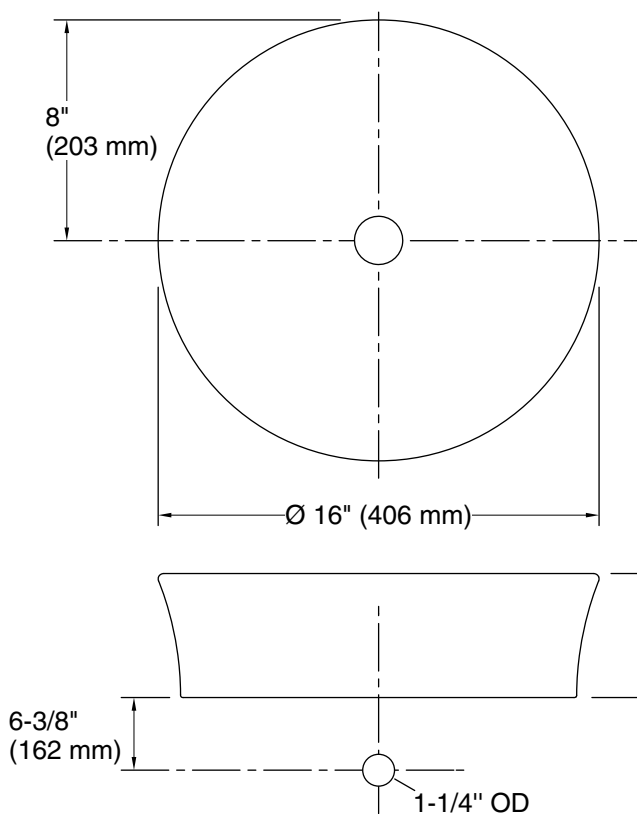

Recommended ADA Installation

Technical Information

All product dimensions are nominal.

- Bowl configuration: Single
- Bowl area (Center): Length: 15-1/4" (387 mm)
  Width: 15-1/4" (387 mm)
  Bowl depth: 3-3/4" (95 mm)
  Water depth: 3-3/4" (95 mm)
- With overflow: No
- Template: Above-counter, 1329683-7, required, included

Notes

- Install this product according to the installation instructions.
- Both the product and the drain to be installed using clear, 100% Silicone sealant.
- NOTICE: Countertop manufacturer or cutter must use the cut-out template provided with the product, or a current one provided by Kohler Co. (call 1-800-4-KOHLER). Kohler Co. is not responsible for cutout errors when the incorrect cut-out template is used.
- ADA, CSA B651 compliant when installed to the specific requirements of these regulations.