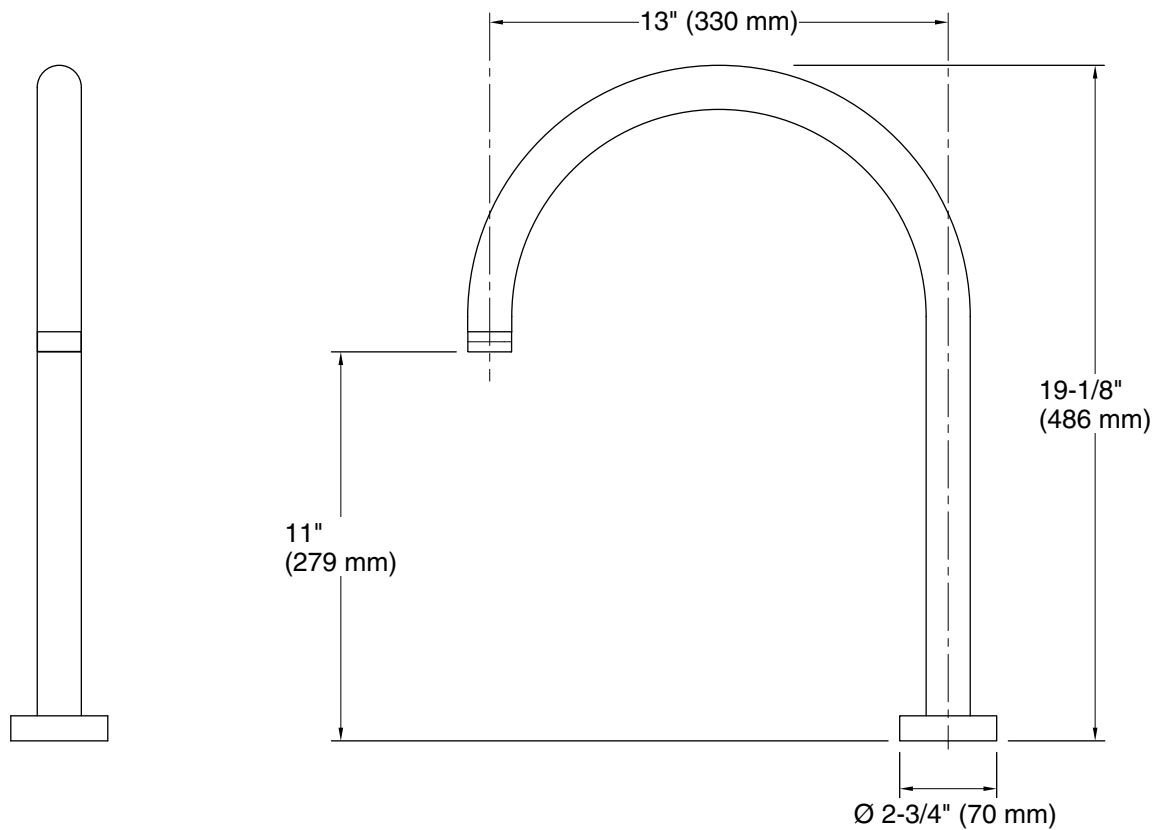

Technical Information

All product dimensions are nominal.

Drain included: No

Spout:

Spout reach: 13" (330 mm)

Handshower:

Rated maximum flow: 0 gal/min (0 l/min)

Notes

Install this product according to the installation guide.