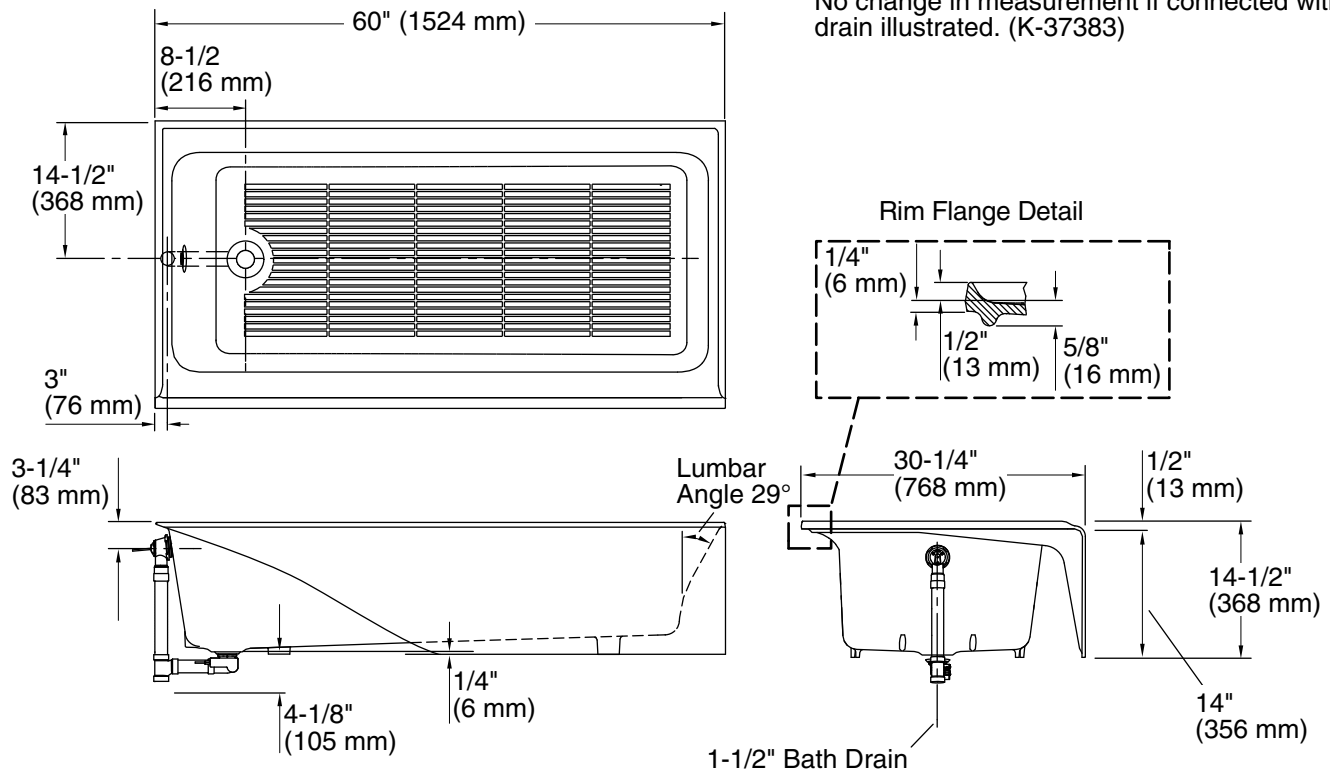

Technical Information

All product dimensions are nominal.

Drain location:	Left
Basin area, bottom:	48-3/4" x 19-5/16" (1238 mm x 491 mm)
Basin area, top:	54-11/16" x 21-3/16" (1389 mm x 538 mm)
Weight:	310 lbs (140.6 kg)
Minimum floor load:	52 lbs/ft² (253.9 kg/m²)
Water depth:	9" (229 mm)
Water capacity:	32.6 gal (123.4 L)
Minimum flat for door:	2-11/16" (69 mm)

Notes

Measure your actual product for rough-in details.

Install this product according to the installation instructions.

The hot water supply should be 70% of the capacity of the bath or greater. Installations will vary.

ADA compliant when installed to the specific requirements of these regulations.