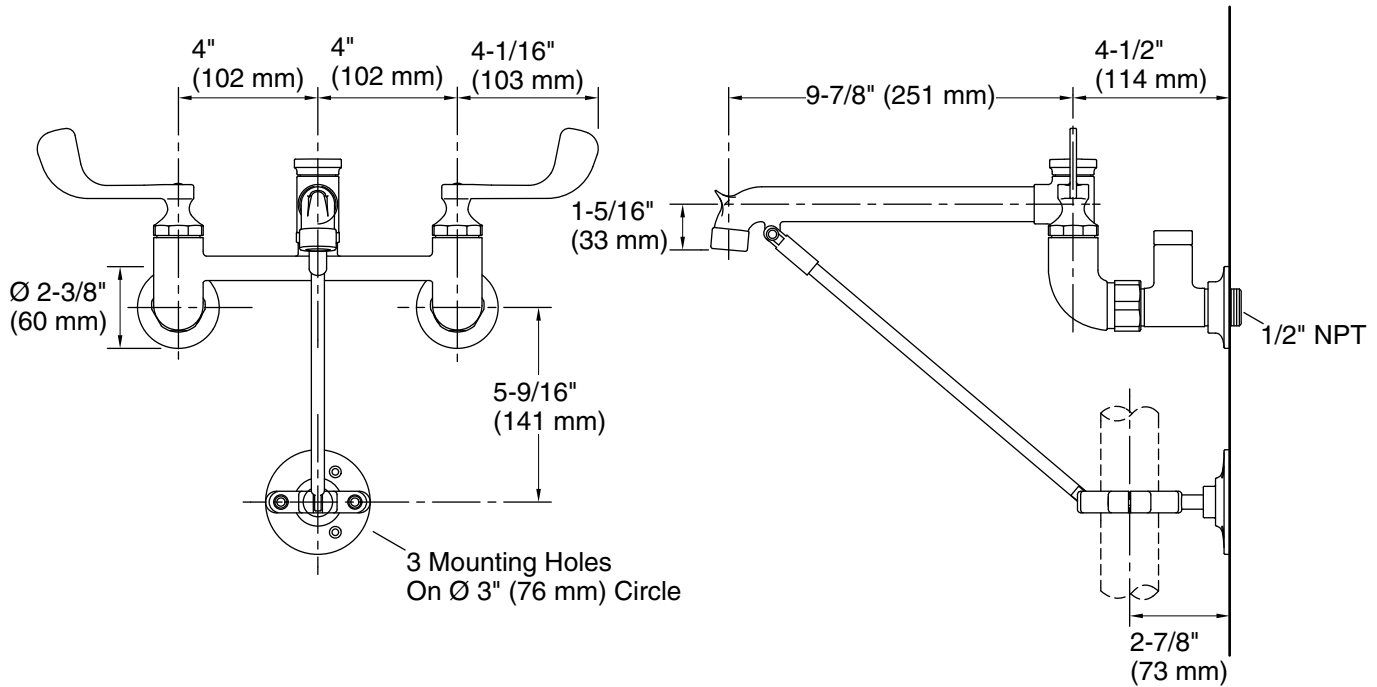

### Features

- 8" (203 mm) center
- 14-3/8" (365 mm) wall-to-spout outlet with wall brace, pail hook and pipe support
- 1/4-turn full brass ceramic valve
- 13.5 gal/min (51 l/min) flow rate at 60 psi (4.1 bar)
- 4-1/16" vandal-resistant metal wristblade lever handles
- Integral supply stops with lock key for easy and convenient access
- Drain sold separately

## Technical Information

All product dimensions are nominal.

### Spout:

Spout reach: 14-3/8" (365 mm)

Handle clearance: 3" (76 mm)