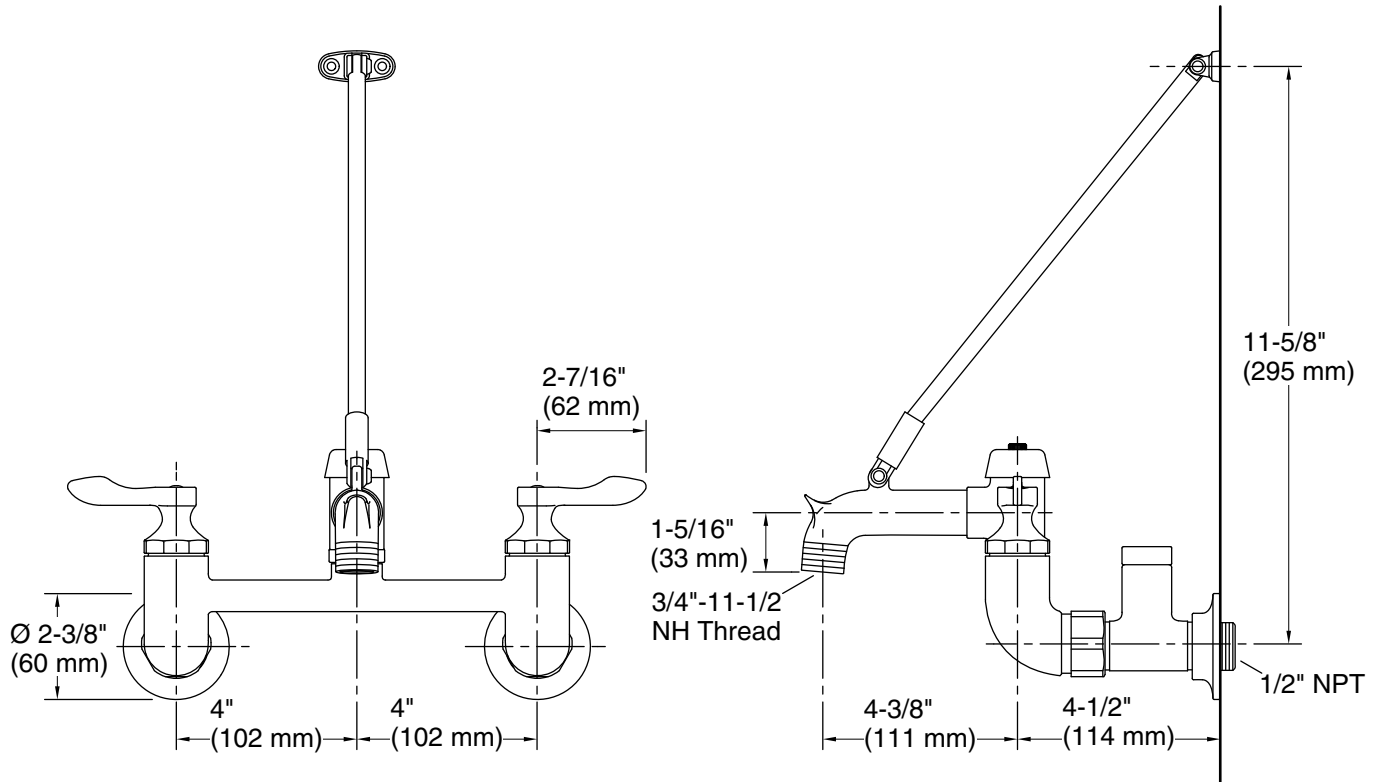

### Features

- 8" (203 mm) center
- 8-7/8" (225 mm) wall-to-spout outlet with wall brace and pail hook
- 1/4-turn full brass ceramic valve
- 13.5 gal/min (51 l/min) flow rate at 60 psi (4.1 bar)
- 2-7/16" vandal-resistant metal lever handles
- Threaded spout for hose connection
- Atmospheric vacuum breaker to prevent back flow (not intended for continuous pressure)
- Integral supply stops with lock key for easy and convenient access
- Drain sold separately

## Technical Information

All product dimensions are nominal.

### Spout:

Spout reach:  $8\text{-}7/8\text{'}$  (225 mm)

Handle clearance:  $2\text{-}7/16\text{'}$  (62 mm)