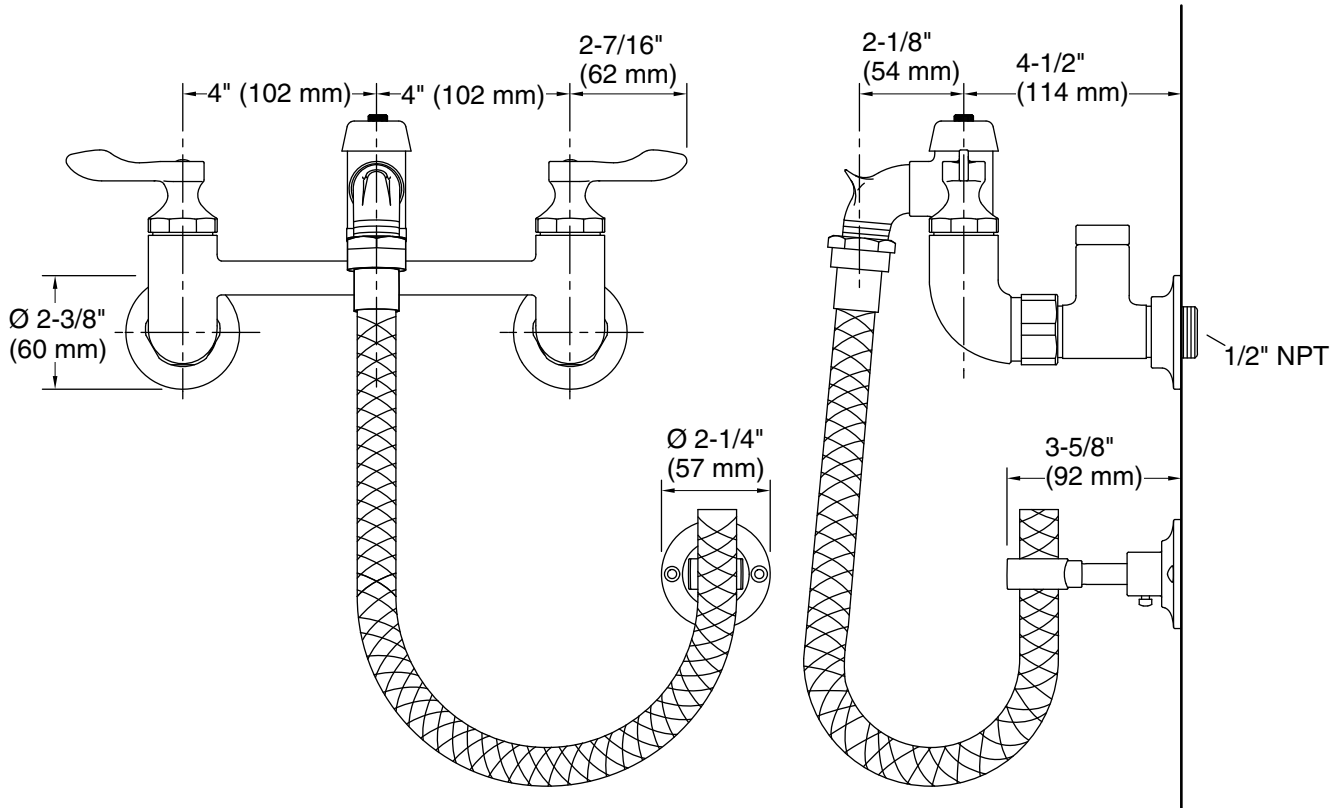

### Features

- 8" (203 mm) center
- 6-5/8" (168 mm) wall-to-spout outlet with pail hook
- 1/4-turn full brass ceramic valve
- 13.5 gal/min (51 l/min) flow rate at 60 psi (4.1 bar)
- 2-7/16" vandal-resistant metal lever handles
- Threaded spout for hose connection
- Atmospheric vacuum breaker to prevent back flow (not intended for continuous pressure)
- Integral supply stops with lock key for easy and convenient access
- Includes 6 ft rubber hose and wall hook
- Drain sold separately

## Technical Information

All product dimensions are nominal.

### Spout:

Spout reach:  $6\text{-}5/8\text{'}$  (168 mm)

Handle clearance:  $2\text{-}7/16\text{'}$  (62 mm)