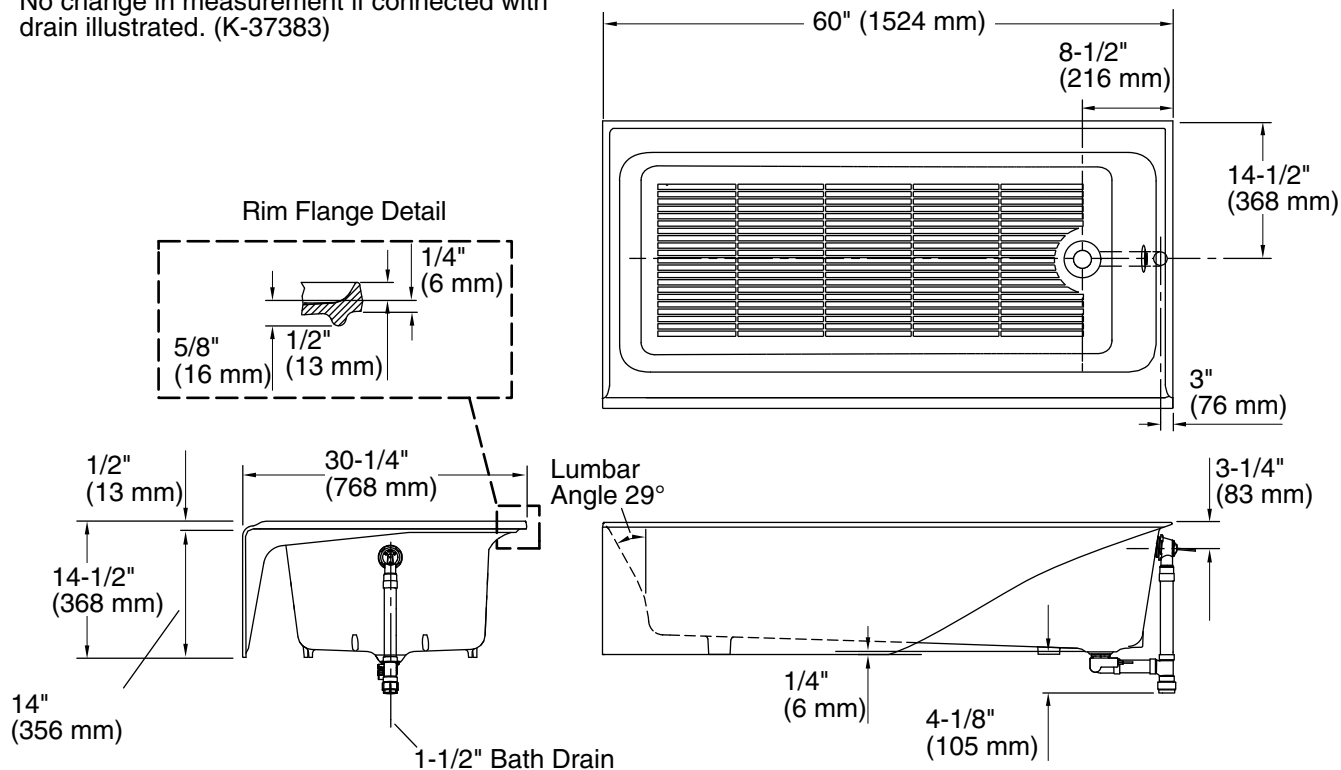

Features

- Clean lines and streamlined style add contemporary appeal to any bathroom
- 14" apron height for easy entry and exit
- Standard size simplifies remodeling
- Integral flange helps prevent water from seeping behind wall and simplifies alcove installation
- Safeguard® slip-resistant surface provides excellent traction underfoot
- Wide ledges for extra storage space
- Integral apron
- Integral lumbar support

Technical Information

All product dimensions are nominal.

Drain location:	Right
Basin area, bottom:	48-3/4" x 19-5/16" (1238 mm x 491 mm)
Basin area, top:	54-11/16" x 21-3/16" (1389 mm x 538 mm)
Weight:	310 lbs (140.6 kg)
Minimum floor load:	52 lbs/ft ² (253.9 kg/m ²)
Water depth:	9" (229 mm)
Water capacity:	32.6 gal (123.4 L)
Minimum flat for door:	2-5/8" (66 mm)

Notes

Measure your actual product for rough-in details.

Install this product according to the installation instructions.

The hot water supply should be 70% of the capacity of the bath or greater. Installations will vary.