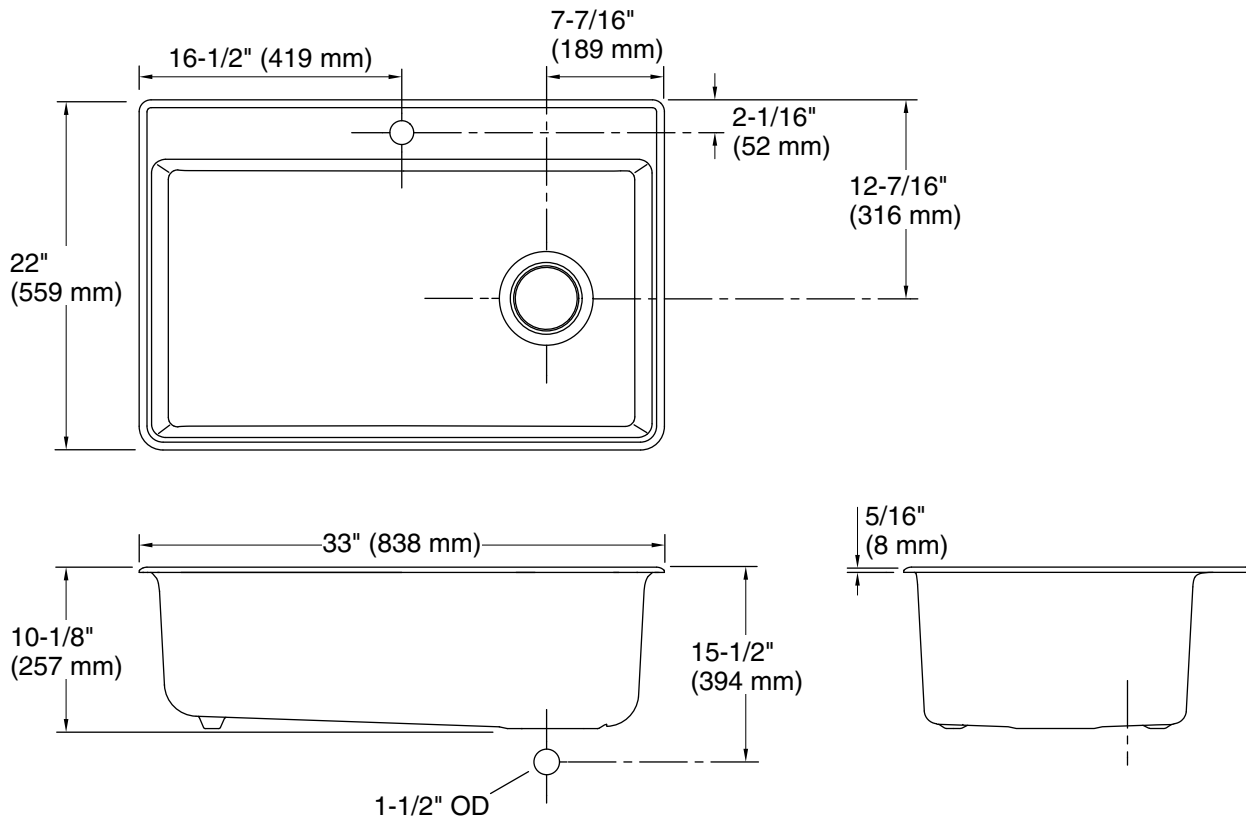

Technical Information

All product dimensions are nominal.

Basin configuration: Single Bowl
Min. base cabinet width: 36" (914 mm)

Bowl area: Length: 31-1/8" (791 mm)
Width: 16-15/16" (430 mm)
Bowl depth: 9-1/2" (241 mm)
Water depth: 9-1/2" (241 mm)

Drain hole: 3-7/8" (98 mm)

Template: 1281757-7, required, included

Notes

Install this product according to the installation instructions.