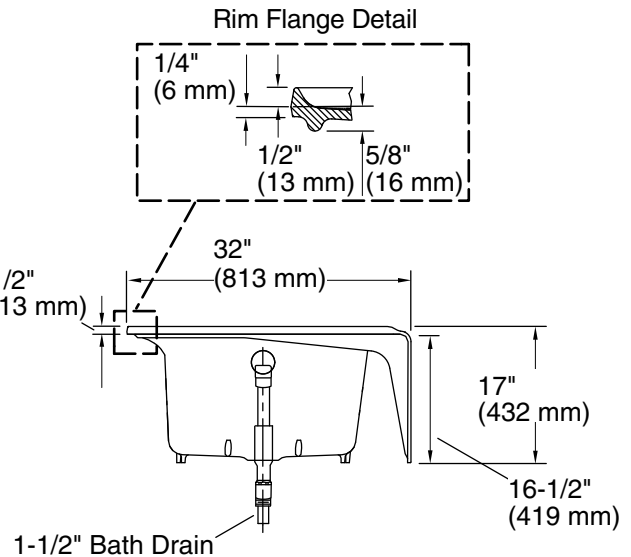

### Features

- Clean lines and streamlined style add contemporary appeal to any bathroom
- 16-1/2" apron height for easy entry and exit
- Standard size simplifies installation in remodels
- Safeguard® slip-resistant surface provides excellent traction underfoot
- Wide ledges for extra storage space

### Available Colors/Finishes

*Color tiles intended for reference only.*

Color	Code	Description
-------	------	-------------

	0	White
	96	Biscuit

No change in measurement if connected with drain illustrated. (K-7259)

## Technical Information

All product dimensions are nominal.

Drain location:	Left
Basin area, bottom:	50-3/4" x 20-5/16" (1289 mm x 516 mm)
Basin area, top:	58-7/16" x 22-5/8" (1484 mm x 575 mm)
Weight:	380 lbs (172.4 kg)
Minimum floor load:	57 lbs/ft <sup>2</sup> (278.3 kg/m <sup>2</sup> )
Water depth:	11-11/16" (297 mm)
Water capacity:	49 gal (185.5 L)
Minimum flat for door:	2-9/16" (65 mm)

## Notes

Measure your actual product for rough-in details.

Install this product according to the installation instructions.

The hot water supply should be 70% of the capacity of the bath or greater. Installations will vary.