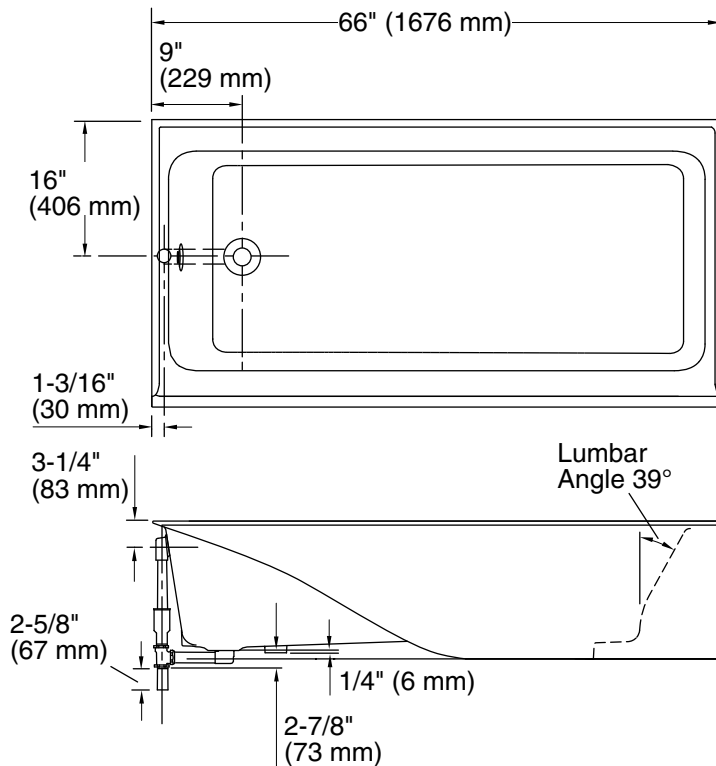

### Features

- Clean lines and streamlined style add contemporary appeal to any bathroom
- 16-1/2" apron height for easy entry and exit
- Standard size simplifies installation in remodels
- Safeguard® slip-resistant surface provides excellent traction underfoot
- Wide ledges for extra storage space

### Available Colors/Finishes

*Color tiles intended for reference only.*

Color	Code	Description
-------	------	-------------

	0	White
	96	Biscuit

No change in measurement if connected with drain illustrated. (K-7259)

## Technical Information

All product dimensions are nominal.

Drain location:	Left
Basin area, bottom:	50-3/4" x 20-5/16" (1289 mm x 516 mm)
Basin area, top:	58-7/16" x 22-5/8" (1484 mm x 575 mm)
Weight:	380 lbs (172.4 kg)
Minimum floor load:	57 lbs/ft <sup>2</sup> (278.3 kg/m <sup>2</sup> )
Water depth:	11-11/16" (297 mm)
Water capacity:	49 gal (185.5 L)
Minimum flat for door:	2-9/16" (65 mm)

## Notes

Measure your actual product for rough-in details.

Install this product according to the installation instructions.

The hot water supply should be 70% of the capacity of the bath or greater. Installations will vary.