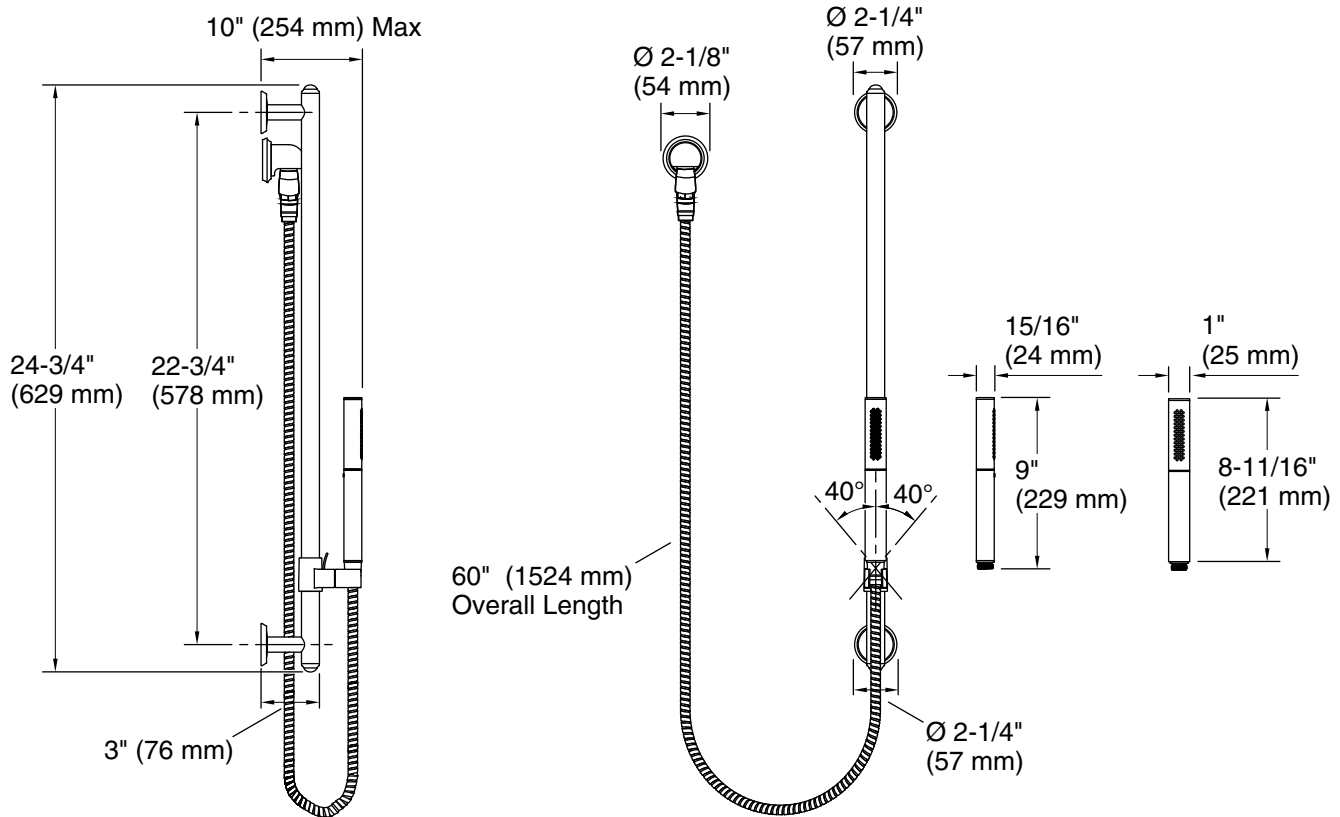

Features

- Includes multifunction handshower, slide bar with trim, 60" hose, supply elbow and vacuum breaker
- Features the Shift™ ellipse multifunction handshower
- MasterClean™ sprayface features an easy-to-clean surface that withstands mineral buildup and maximizes spray performance

K-974 slidebar trim kit

OBC

Codes/Standards

ASME A112.18.1/CSA B125.1

DOE - Energy Policy Act 1992

California Energy Commission (CEC)

OBC

IAPMO Certification

Technical Information

All product dimensions are nominal.

Handshower:

Rated maximum flow: 2.5 gal/min (9.5 l/min)

Notes

Install this product according to the installation guide.

IMPORTANT! The sidebar must be mounted to stud framing at both the top and bottom mounting locations. Do not use or depend on plastic wall anchors to attach the sidebar.

Model includes handshower with vacuum breaker. Plumbing codes may require a vacuum breaker be installed in-line to handshowers. Consult with local plumbing codes.

OBC compliant when installed to the specific requirements of these regulations.