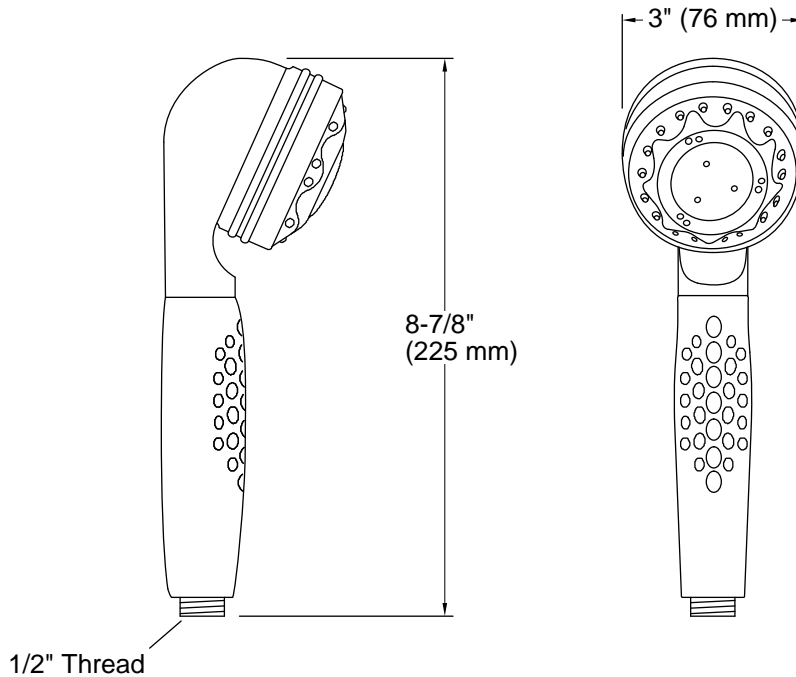

### Features

- Invigorating multifunction handshower offers wide strong spray, concentrated pulse spray, and wide pulse spray settings
- Easy-grip ring offers smooth switching between spray options
- MasterClean™ sprayface features an easy-to-clean surface that withstands mineral buildup and maximizes spray performance
- 2.5 gpm (9.5 lpm) maximum flow rate

### KOHLER® Faucet Lifetime Limited Warranty

See website for detailed warranty information.

**Technical Information**

All product dimensions are nominal.

**Handshower:**

Rated maximum flow: 2.5 gal/min (9.5 l/min)