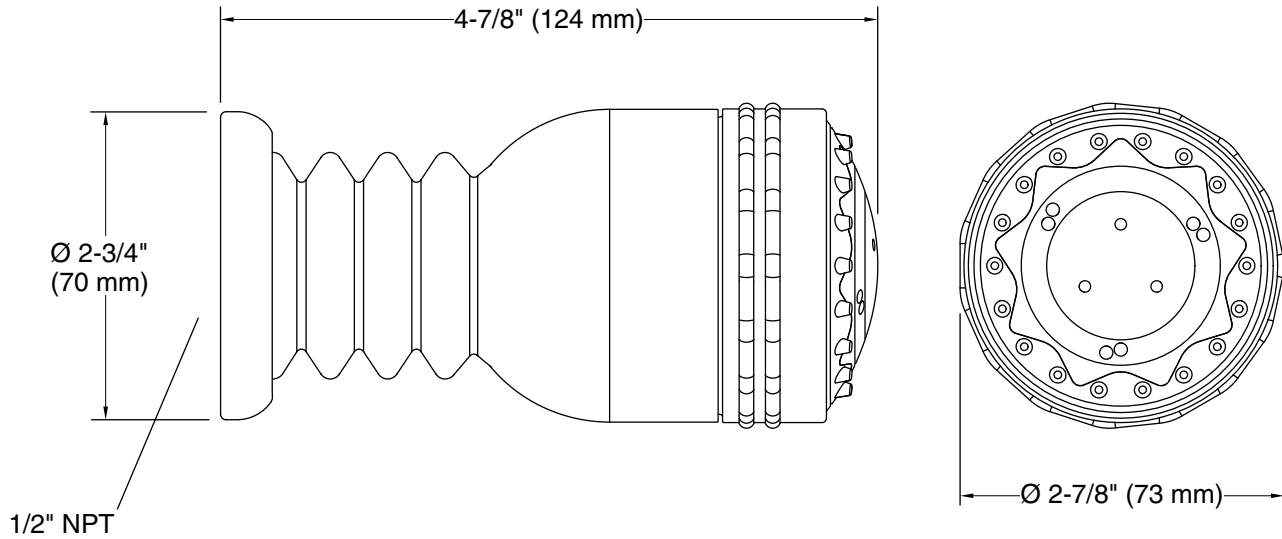

Technical Information

All product dimensions are nominal.

Drain included: No

Notes

For use with automatic compensating valves rated at 2.5 gal/min (9.5 l/min) or less.

Install this product according to the installation guide.