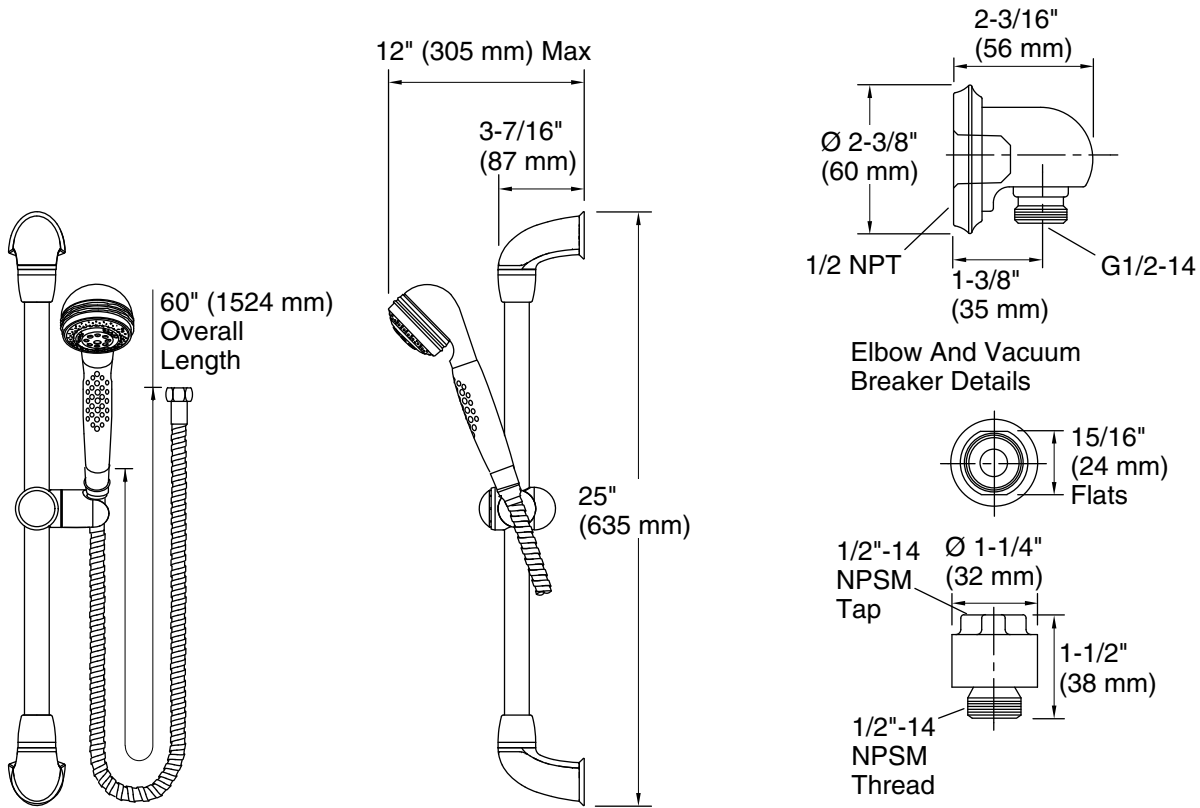

Technical Information

All product dimensions are nominal.

Drain included: No

Handshower rated max flow: 2.5 gal/min (9.5 l/min)

Notes

For use with automatic compensating valves rated at 2.5 gal/min (9.5 l/min) or less.

Install this product according to the installation instructions.

OBC compliant when installed to the specific requirements of these regulations.