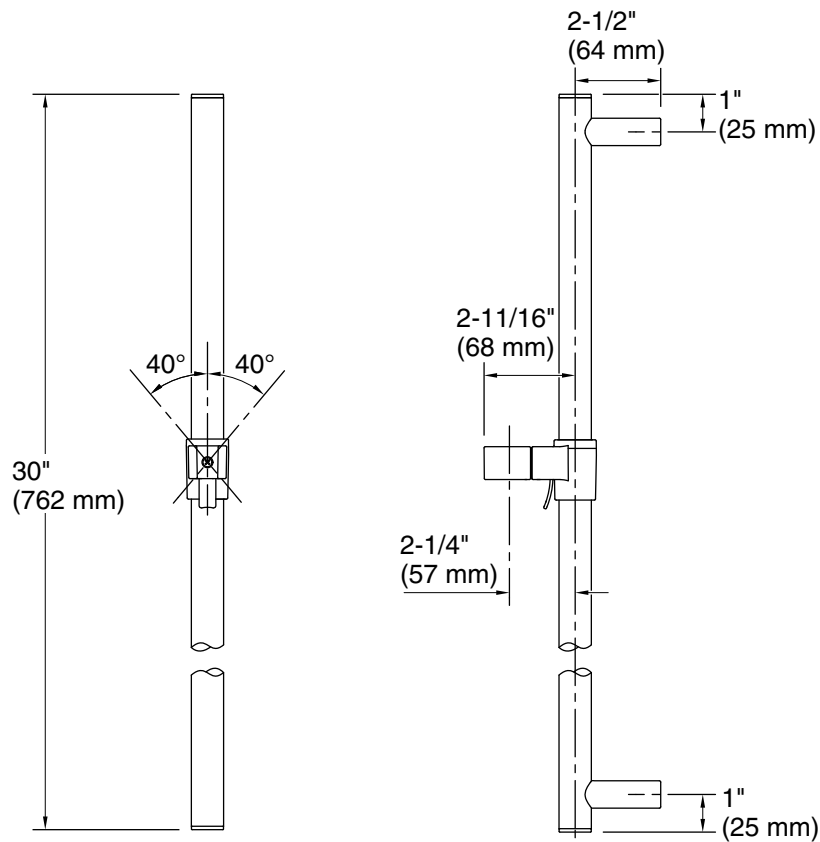

Features

- 30" (762 mm) adjustable slidebar supports handshower at desired height for a customized showering experience

Material

- Durable metal construction
- KOHLER finishes resist corrosion and tarnishing

Recommended Products/Accessories

- 1109083 Escutcheon
- 1032501 Escutcheon, round
- 1032502 Escutcheon, round
- 1032503 Escutcheon, square
- K-23723 Faucet cleaner

ADA

Codes/Standards

ASME A112.18.1/CSA B125.1
ADA
ICC/ANSI A117.1

Technical Information

All product dimensions are nominal.

Spout:

Handshower:

Rated maximum flow: 0 gal/min (0 l/min)

Notes

Install this product according to the installation instructions.

ADA compliant when installed to the specific requirements of these regulations.