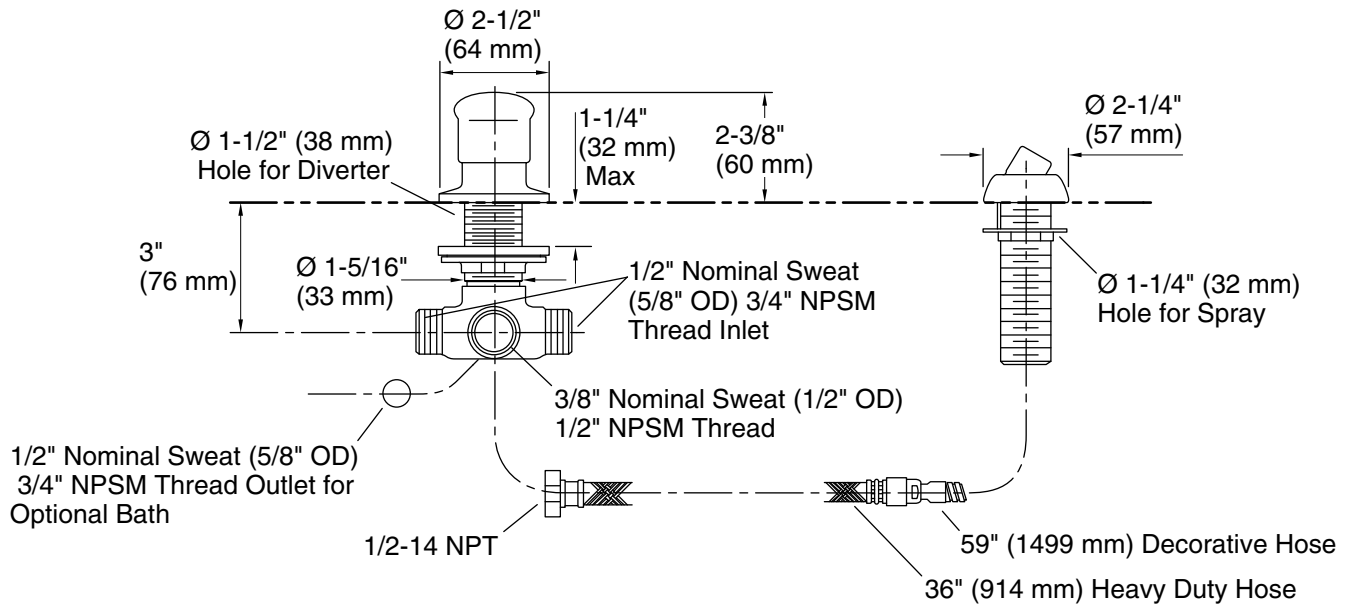

Features

- 2-way diverter valve
- Diverter valve has backflow prevention
- Deck- or bath-mount handshower kit
- Includes Polished Chrome hose (handshower sold separately)

Material

- Brass
- KOHLER® finishes resist corrosion and tarnishing

Installation

- Bath- or deck-mount

Recommended Products/Accessories

K-23723 Faucet cleaner

Optional Products/Accessories

79583 Roughing-in Kit for Deck-Mount Handshowers

Codes/Standards

ASME A112.18.1/CSA B125.1

Technical Information

All product dimensions are nominal.

Handshower:

Rated maximum flow: 0 gal/min (0 l/min)

Notes

Install this product according to the installation instructions.