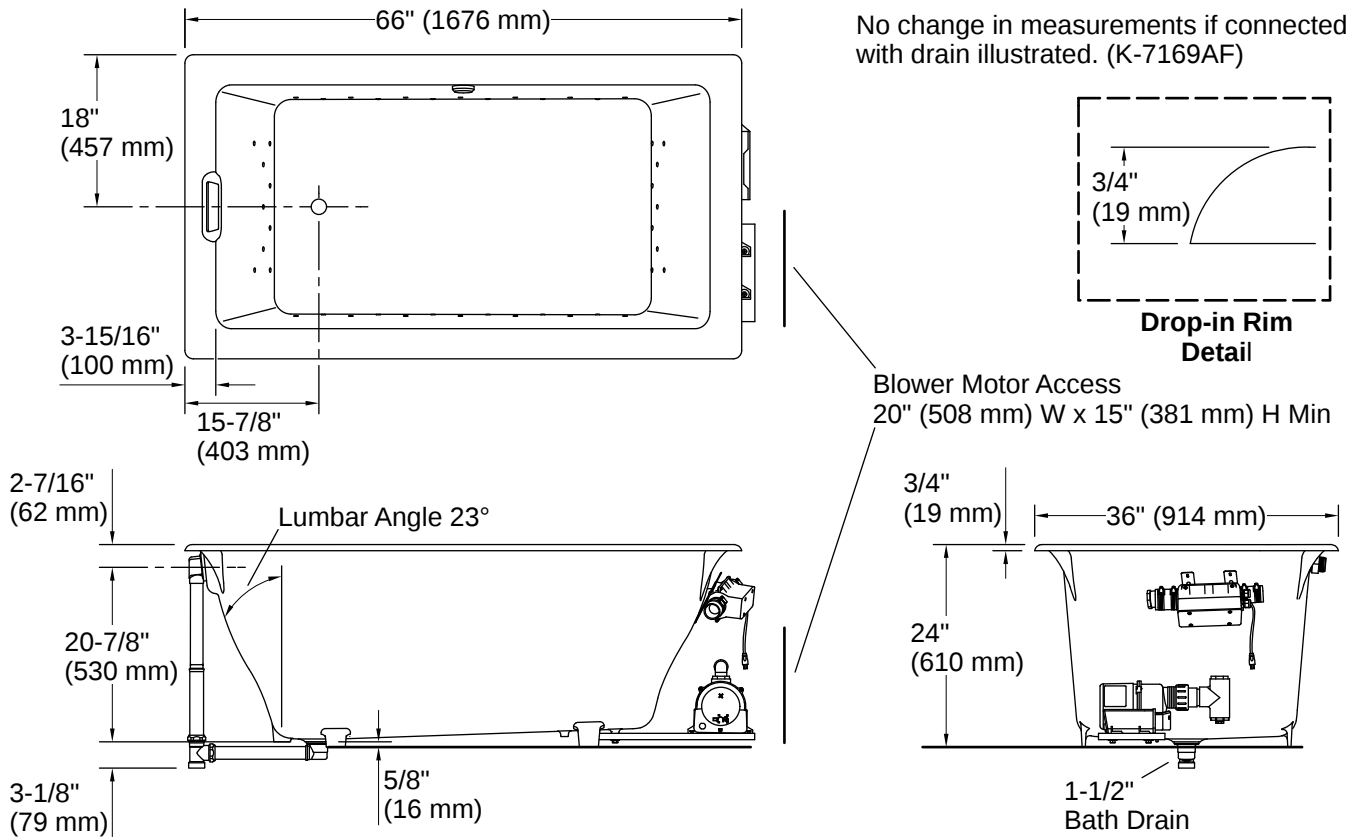

Installation

- Drop-in or undermount
- Reversible drain
- 120 V electrical requirement allows for easy installation with standard outlet
- Requires two dedicated circuits
- Requires cable pop-up bath drain and bath drain trim (sold separately)

Installation Notes

Install this product according to the installation instructions.

Measure your actual product for rough-in details.

The hot water supply should be 70% of the capacity of the bath or greater. Installations will vary.