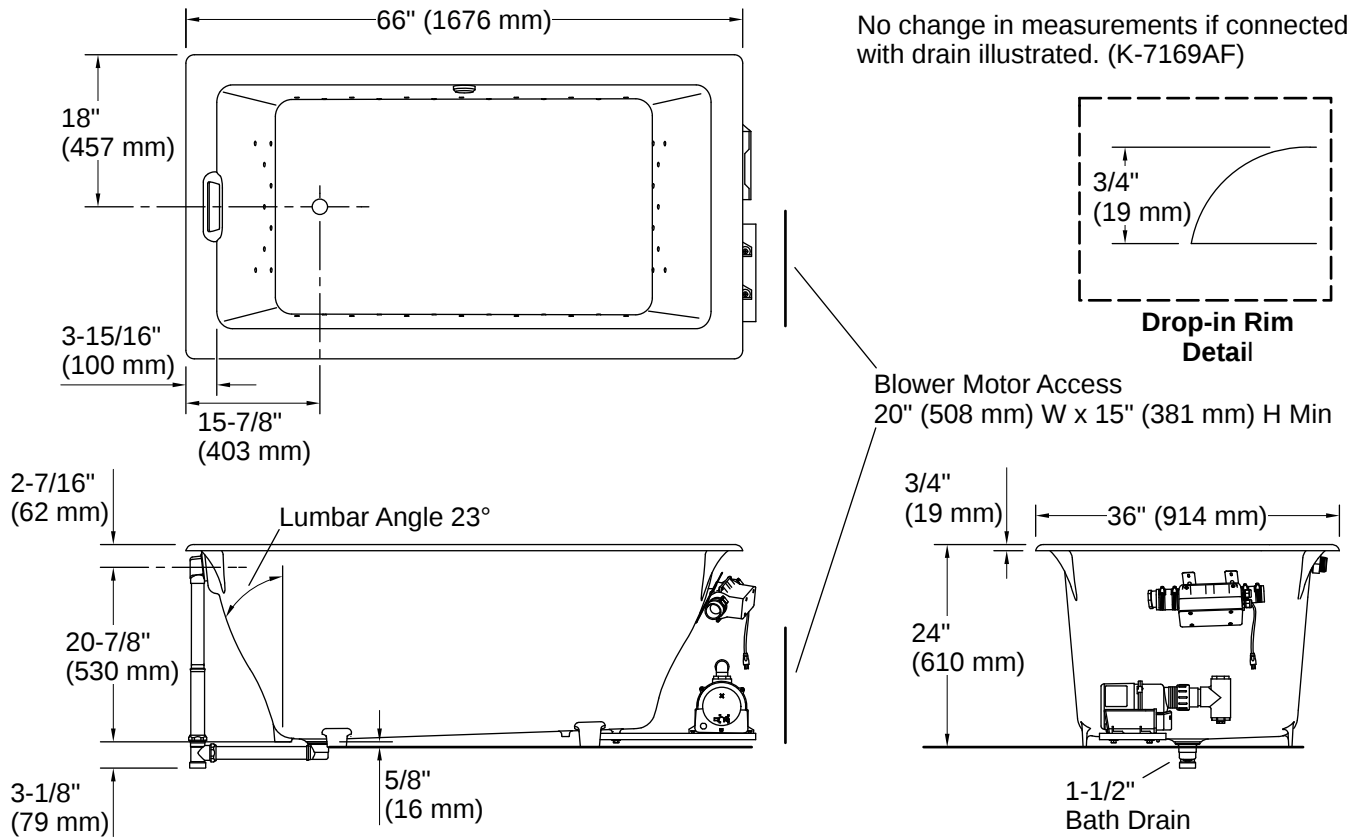

Drain Location:	Reversible
Drain Hole Diameter:	2" (51 mm)
Minimum Flat for Door:	1-15/16" (50 mm)
Basin Area, Bottom:	45" x 25" (1143 mm x 635 mm)
Basin Area, Top:	58" x 29" (1473 mm x 737 mm)
Water Depth:	19-1/2" (495 mm)
Water Capacity:	105 gal (397.5 L)
Minimum Floor Load:	86 lbs/ft ²
Weight:	510 lbs (231.3 kg)
Cutout:	Drop-in, 64-1/2" x 34-1/2" (1638 mm x 876 mm)

Installation

- Drop-in or undermount
- Reversible drain
- 120 V electrical requirement allows for easy installation with standard outlet
- Requires two dedicated circuits
- Requires cable pop-up bath drain and bath drain trim (sold separately)

Installation Notes

Install this product according to the installation instructions.

Measure your actual product for rough-in details.

The hot water supply should be 70% of the capacity of the bath or greater. Installations will vary.