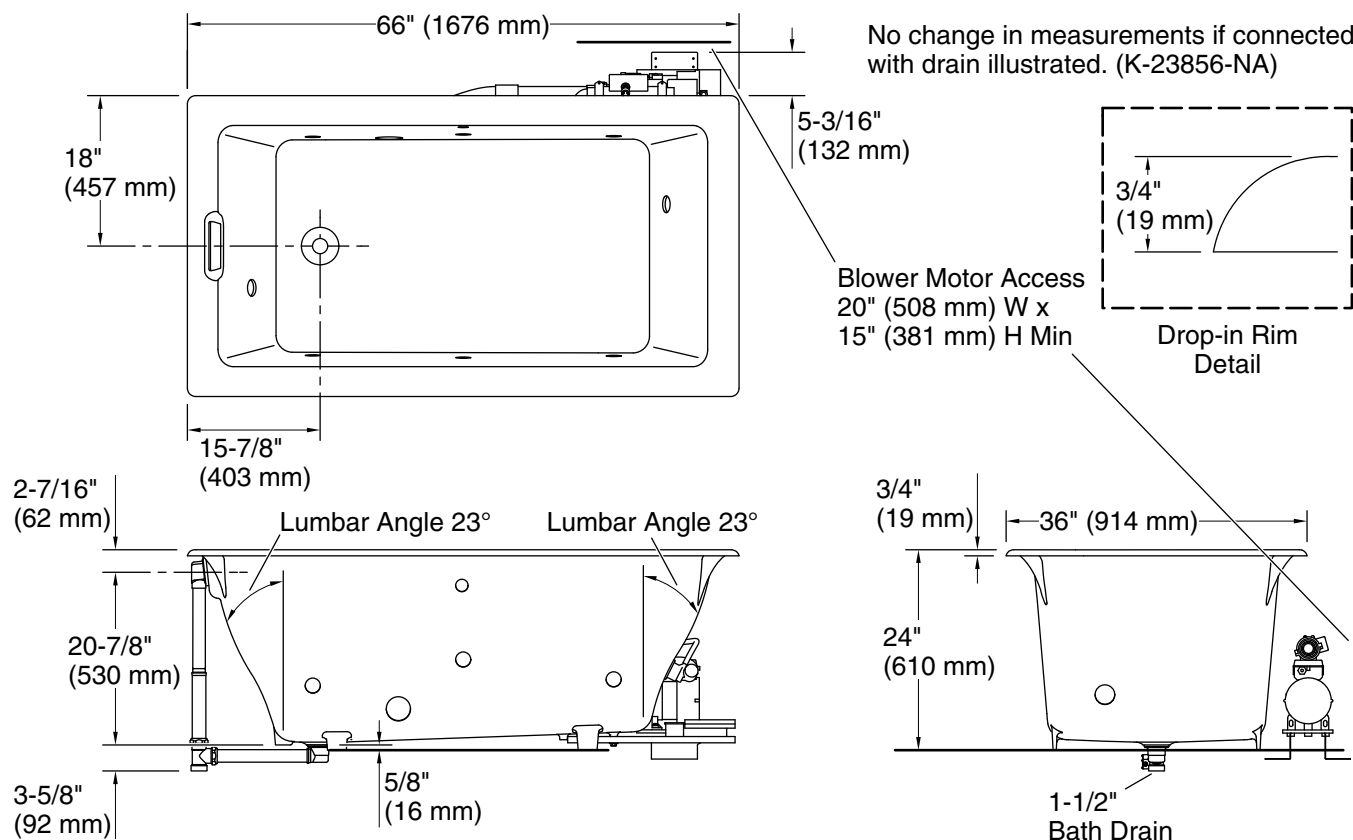

Required Electrical Service

Two dedicated circuits required, protected with Class A Ground-Fault Circuit-Interrupter (GFCI). Outside North America, this device may be known as a Residual Current Device (RCD).

Pump: 120 V, 15 A, 60 Hz
Heater: 120 V, 15 A, 60 Hz

Technical Information

All product dimensions are nominal.

Drain location: Reversible
Basin area, bottom: 40-1/2" x 20" (1029 mm x 508 mm)
Basin area, top: 52-3/4" x 24" (1340 mm x 610 mm)
Weight: 290 lbs (131.5 kg)
Minimum floor load: 60 lbs/ft² (292.9 kg/m²)
Water depth: 13-5/8" (346 mm)
Water capacity: 60 gal (227.1 L)
Cutout: Drop-in, 64-1/2" x 34-1/2" (1638 mm x 876 mm)
Electrical component rating: Pump: 120 V, 7 A, 60 Hz
Heater: 120 V, 12 A, 60 Hz

Pump speed: Single

1-800-4KOHLER (1-800-456-4537)

Kohler Co. reserves the right to make revisions without notice to product specifications.

For the most current Specification Sheet, go to www.kohler.com USA or www.kohler.ca Canada

11-20-2024 10:30 - US/CA

Notes

Measure your actual product for rough-in details.

Install this product according to the installation instructions.

The hot water supply should be 70% of the capacity of the bath or greater. Installations will vary.