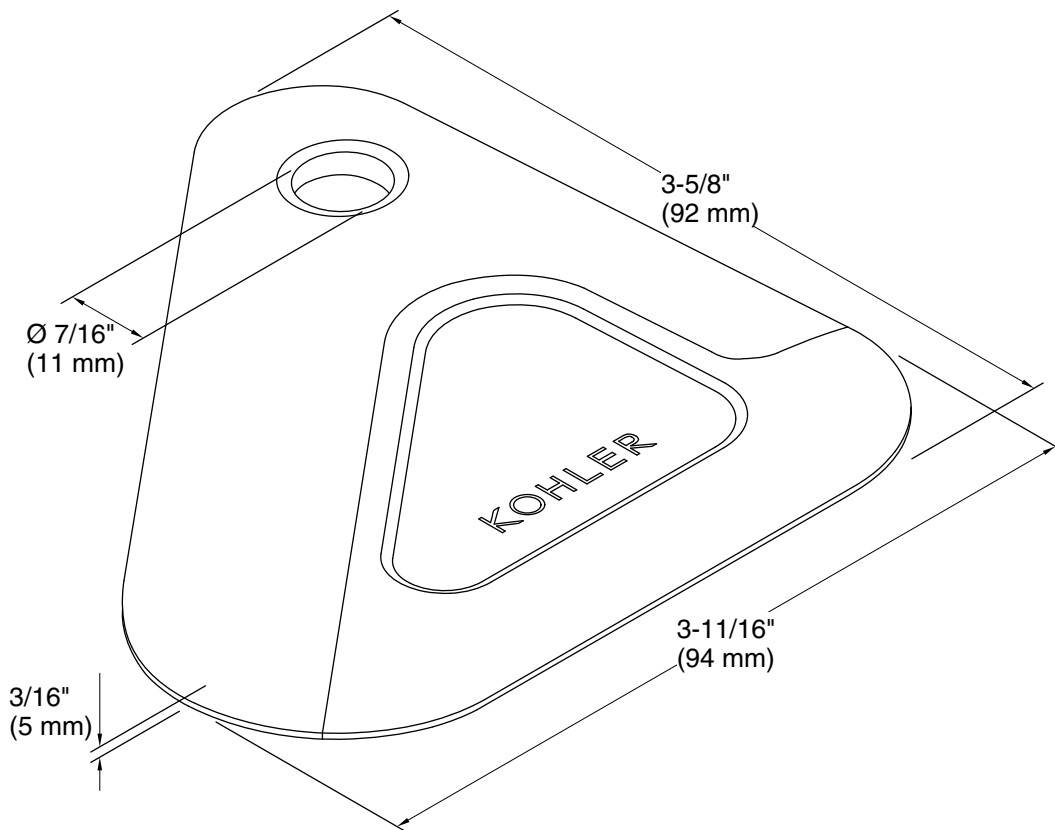

Features

- Hard nylon edge for scraping baked-on food and tough messes
- Soft silicone edge is safe for cleaning nonstick cookware
- Silicone edge is heat-resistant to 400°F
- Hanging hole for convenient storage
- Stain-resistant

Color	Code	Description
-------	------	-------------

	0	White
---	---	-------

Technical Information

All product dimensions are nominal.

Material: Plastic, Silicone