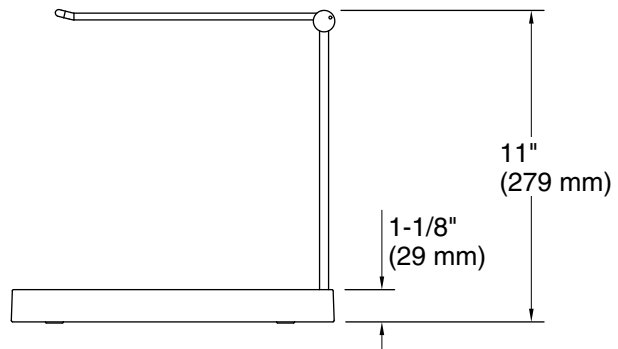

Features

- Accommodates six standard-size wine glasses or four oversized wine glasses, up to 10" (254 mm) tall
- Pillow pattern design promotes airflow for stemless glasses resting on base
- Folds away for easy storage
- Use in cabinet to organize stemware

Color	Code	Description
-------	------	-------------

■	CHR	Charcoal
---	-----	----------

Technical Information

All product dimensions are nominal.

Material: Plastic, Stainless Steel