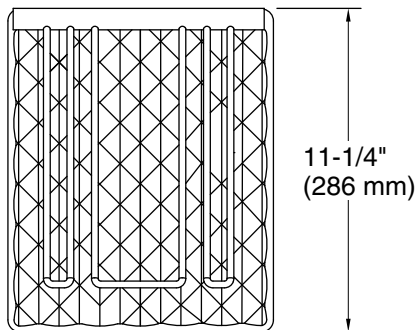

Features

- Accommodates six standard-size wine glasses or four oversized wine glasses, up to 10" (254 mm) tall
- Pillow pattern design promotes airflow for stemless glasses resting on base
- Folds away for easy storage
- Use in cabinet to organize stemware

Color	Code	Description
-------	------	-------------

■	CHR	Charcoal
---	-----	----------

Technical Information

All product dimensions are nominal.

Material: Plastic, Stainless Steel