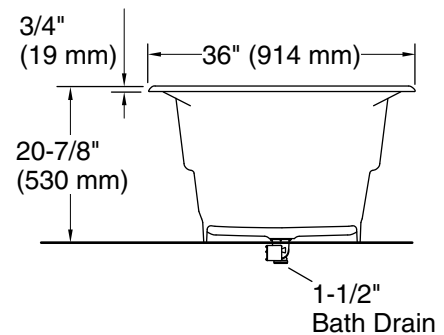

Features

- 71-3/4"L x 36"W x 20-7/8"H
- Contoured drain overflow allows comfortable bathing at either end or room for two
- Spacious design accommodates up to two bathers
- Removable pillow and bath drain not included

Technical Information

All product dimensions are nominal.

Drain location:	Reversible
Basin area, bottom:	49" x 22" (1245 mm x 559 mm)
Basin area, top:	62" x 28" (1575 mm x 711 mm)
Weight:	404 lbs (183.3 kg)
Minimum floor load:	65 lbs/ft ² (317.4 kg/m ²)
Water depth:	17" (432 mm)
Water capacity:	89 gal (336.9 L)
Cutout:	Drop-in, 70-1/4" x 34-1/2" (1784 mm x 876 mm)
Template:	Under-mount, K-582, required, not included
Minimum flat for door:	2-1/16" (53 mm)