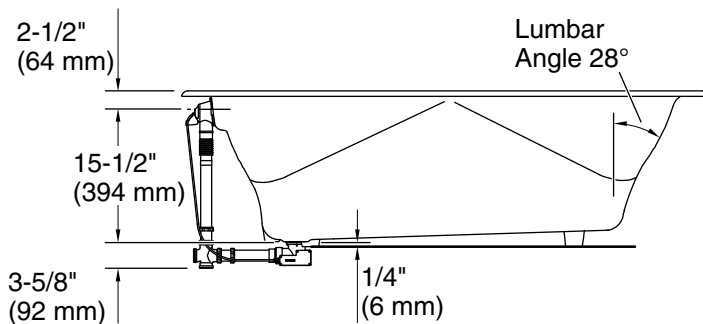

Technical Information

All product dimensions are nominal.

Drain location:	Reversible
Basin area, bottom:	49" x 22" (1245 mm x 559 mm)
Basin area, top:	62" x 28" (1575 mm x 711 mm)
Weight:	404 lbs (183.3 kg)
Minimum floor load:	65 lbs/ft ² (317.4 kg/m ²)
Water depth:	17" (432 mm)
Water capacity:	89 gal (336.9 L)
Cutout:	Drop-in, 70-1/4" x 34-1/2" (1784 mm x 876 mm)
Template:	Under-mount, K-582, required, not included
Minimum flat for door:	2-1/16" (53 mm)