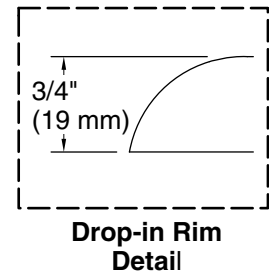

Technical Information

All product dimensions are nominal.

Drain location:	Reversible
Basin area, bottom:	49" x 22" (1245 mm x 559 mm)
Basin area, top:	62" x 28" (1575 mm x 711 mm)
Weight:	404 lbs (183.3 kg)
Minimum floor load:	65 lbs/ft ² (317.4 kg/m ²)
Water depth:	17" (432 mm)
Water capacity:	89 gal (336.9 L)
Cutout:	Drop-in, 70-1/4" x 34-1/2" (1784 mm x 876 mm)
Template:	Under-mount, K-582, required, not included
Minimum flat for door:	2-1/16" (53 mm)