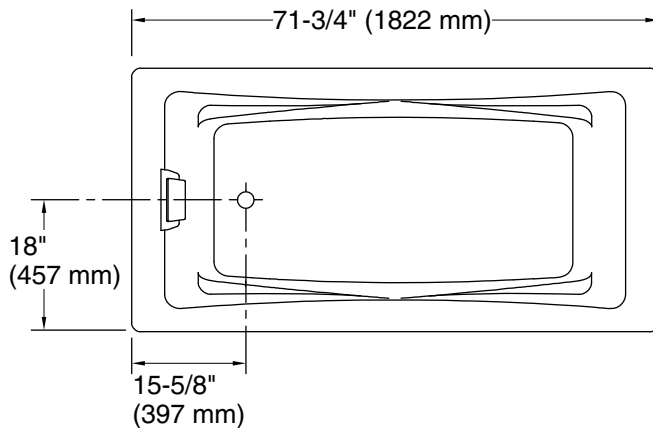

No change in measurements if connected with drain illustrated. (K-23856-NA)

Technical Information

All product dimensions are nominal.

Drain location:	Reversible
Basin area, bottom:	49" x 22" (1245 mm x 559 mm)
Basin area, top:	62" x 28" (1575 mm x 711 mm)
Weight:	404 lbs (183.3 kg)
Minimum floor load:	65 lbs/ft² (317.4 kg/m²)
Water depth:	17" (432 mm)
Water capacity:	89 gal (336.9 L)
Cutout:	Drop-in, 70-1/4" x 34-1/2" (1784 mm x 876 mm)
Template:	Under-mount, K-582, required, not included
Minimum flat for door:	2-1/16" (53 mm)

Notes

Measure your actual product for rough-in details.

Install this product according to the installation instructions.

The hot water supply should be 70% of the capacity of the bath or greater. Installations will vary.

Kit is required for under-mount installations (sold separately).