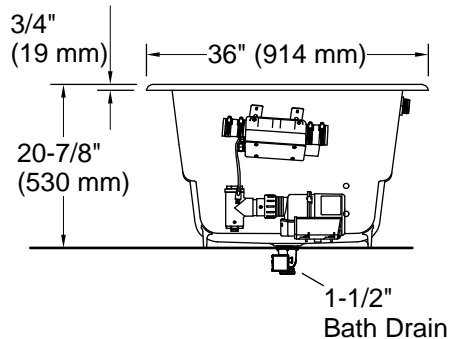

Color tiles intended for reference only.

Color Code Description

	0	White
---	---	-------

Tea-for-Two®

71-3/4" x 36" drop-in Heated BubbleMassage™ air bath
bath
K-865-GH0

No change in measurements if connected with drain illustrated. (K-23856-NA)

Blower Motor Access
34" (864 mm) W x 15" (381 mm) H Min

Required Electrical Service

Two dedicated circuits required, protected with Class A Ground-Fault Circuit-Interrupter (GFCI). Outside North America, this device may be known as a Residual Current Device (RCD).

Blower:	120 V, 15 A, 60 Hz
Air bath:	120 V, 15 A, 60 Hz

Technical Information

All product dimensions are nominal.

Drain location:	Reversible
Basin area, bottom:	49" x 22" (1245 mm x 559 mm)
Basin area, top:	62" x 28" (1575 mm x 711 mm)
Weight:	455 lbs (206.4 kg)
Minimum floor load:	80 lbs/ft ² (390.6 kg/m ²)
Water depth:	17" (432 mm)
Water capacity:	89 gal (336.9 L)
Cutout:	Drop-in, 70-1/4" x 34-1/2" (1784 mm x 876 mm)
Template:	K-582, required, not included
Electrical component rating:	Blower: 120 V, 10 A, 60 Hz Air bath: 120 V, 5 A, 60 Hz