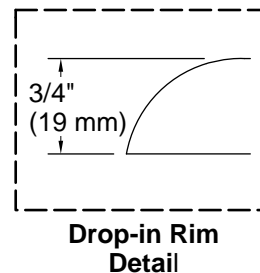

Color tiles intended for reference only.

Color Code Description

	0	White
---	---	-------

Tea-for-Two®

71-3/4" x 36" drop-in Heated BubbleMassage™ air bath
bath
K-865-GH0

No change in measurements if connected with drain illustrated. (K-23856-NA)

Blower:	120 V, 15 A, 60 Hz
Air bath:	120 V, 15 A, 60 Hz

Technical Information

All product dimensions are nominal.

Drain location:	Reversible
Basin area, bottom:	49" x 22" (1245 mm x 559 mm)
Basin area, top:	62" x 28" (1575 mm x 711 mm)
Weight:	455 lbs (206.4 kg)
Minimum floor load:	80 lbs/ft ² (390.6 kg/m ²)
Water depth:	17" (432 mm)
Water capacity:	89 gal (336.9 L)
Cutout:	Drop-in, 70-1/4" x 34-1/2" (1784 mm x 876 mm)
Template:	K-582, required, not included
Electrical component rating:	Blower: 120 V, 10 A, 60 Hz Air bath: 120 V, 5 A, 60 Hz