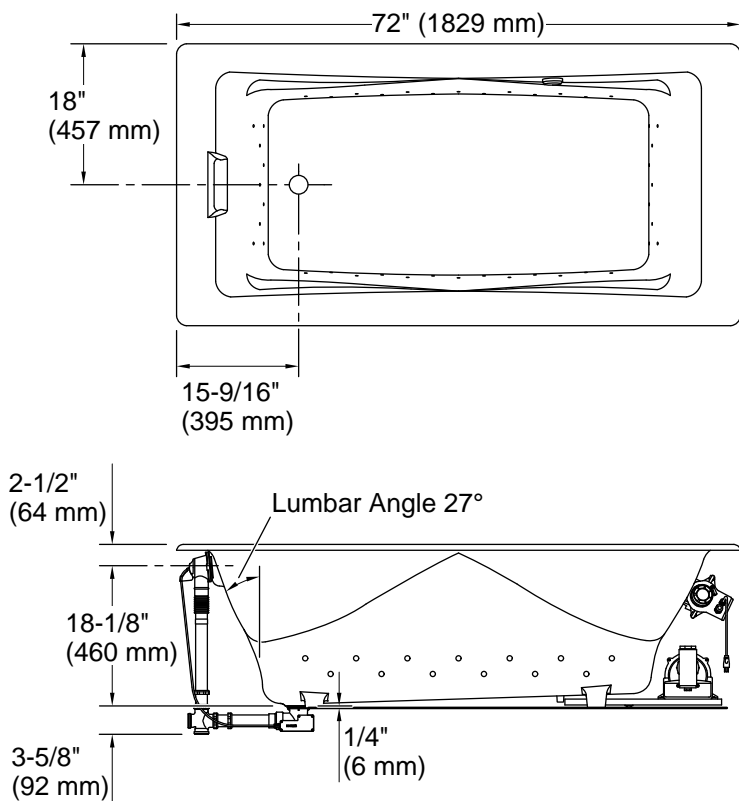

Tea-for-Two®

71-3/4" x 36" drop-in Heated BubbleMassage™ air bath
bath
K-865-GH0