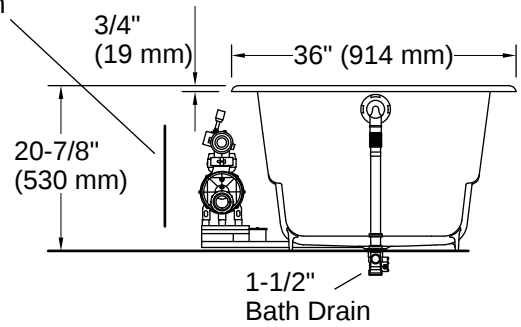

## Technical Information

*All product dimensions are nominal.*

Drain Location:	Reversible
Drain Hole Diameter:	2-3/16" (56 mm)
Minimum Flat for Door:	2-1/8" (53 mm)
Basin Area, Bottom:	49" x 22" (1245 mm x 559 mm)
Basin Area, Top:	62" x 28" (1575 mm x 711 mm)
Water Depth:	17" (432 mm)
Water Capacity:	89 gal (336.9 L)
Minimum Floor Load:	69 lbs/ft <sup>2</sup>
Weight:	455 lbs (206.4 kg)
Cutout:	Drop-in, 70-1/4" x 34-1/2" (1784 mm x 876 mm)

**Drop-in Rim Detail**

**Installation**

- Drop-in or undermount
- Reversible drain

**Installation Notes**

*Install this product according to the installation instructions.*

Measure your actual product for rough-in details.  
The hot water supply should be 70% of the capacity of the bath or greater. Installations will vary.