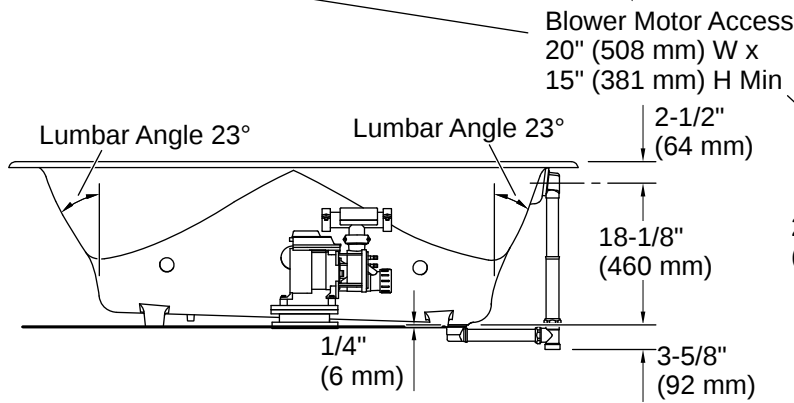

## Technical Information

*All product dimensions are nominal.*

Drain Location:	Reversible
Drain Hole Diameter:	2-3/16" (56 mm)
Minimum Flat for Door:	2-1/8" (53 mm)
Basin Area, Bottom:	49" x 22" (1245 mm x 559 mm)
Basin Area, Top:	62" x 28" (1575 mm x 711 mm)
Water Depth:	17" (432 mm)
Water Capacity:	89 gal (336.9 L)
Minimum Floor Load:	69 lbs/ft <sup>2</sup>
Weight:	455 lbs (206.4 kg)
Cutout:	Drop-in, 70-1/4" x 34-1/2" (1784 mm x 876 mm)

**Drop-in Rim Detail**

**Installation**

- Drop-in or undermount
- Reversible drain

**Installation Notes**

*Install this product according to the installation instructions.*

Measure your actual product for rough-in details.  
The hot water supply should be 70% of the capacity of the bath or greater. Installations will vary.