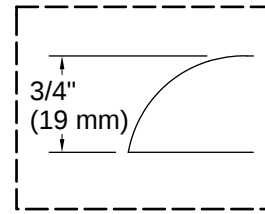

Drop-in Rim Detail