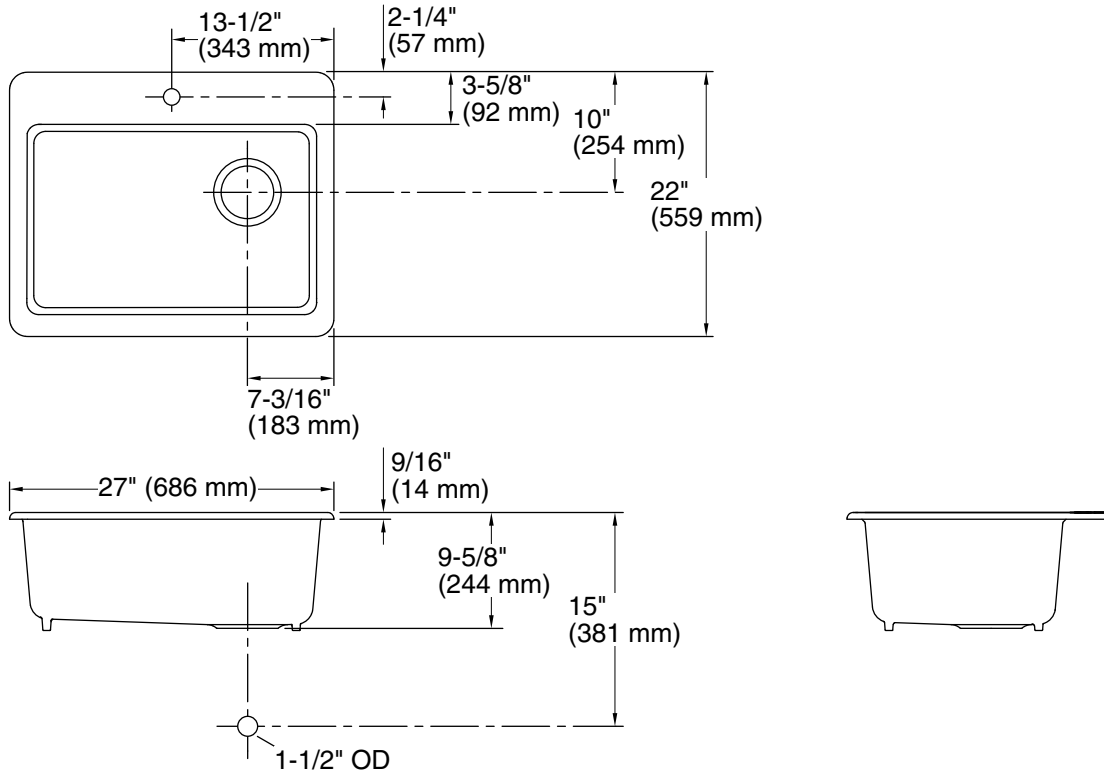

Features

- 30" (762 mm) minimum base cabinet width
- Single bowl
- 9" (229 mm) depth provides generous workspace
- Single faucet hole
- Bowl slopes toward drain to minimize water pooling
- Offset drain increases workspace in the sink and storage space underneath
- Includes K-9137 bottom sink rack

See website for detailed warranty information.

Available Colors/Finishes

Color tiles intended for reference only.

Color	Code	Description
	0	White
	96	Biscuit
	7	Black Black™

Technical Information

All product dimensions are nominal.

Basin configuration: Single Bowl
 Min. base cabinet width: 27" (686 mm)

Bowl area (Basin #1):
 Length: 24-1/4" (616 mm)
 Width: 15-13/16" (402 mm)
 Bowl depth: 9" (229 mm)
 Water depth: 9" (229 mm)

Drain hole: 3-7/8" (98 mm)