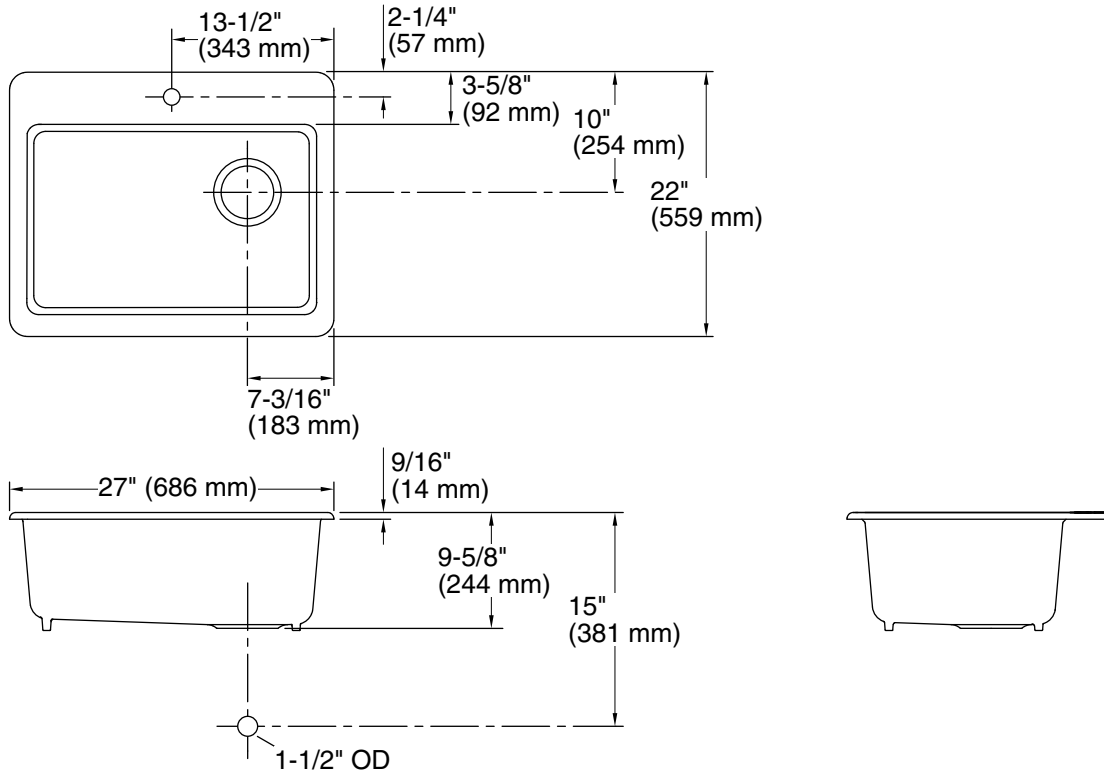

Features

- 30" (762 mm) minimum base cabinet width
- Single bowl
- 9" (229 mm) depth provides generous workspace
- Single faucet hole
- Bowl slopes toward drain to minimize water pooling
- Offset drain increases workspace in the sink and storage space underneath
- Includes K-9137 bottom sink rack

See website for detailed warranty information.

Available Colors/Finishes

Color tiles intended for reference only.

Color	Code	Description
	0	White
	96	Biscuit
	7	Black Black™

Technical Information

All product dimensions are nominal.

Bowl configuration: Single

Min. base cabinet width: 27" (686 mm)

Bowl area: Length: 24-1/4" (616 mm)
 Width: 17-1/4" (438 mm)
 Bowl depth: 9" (229 mm)
 Water depth: 9" (229 mm)

Drain hole: 3-7/8" (98 mm)