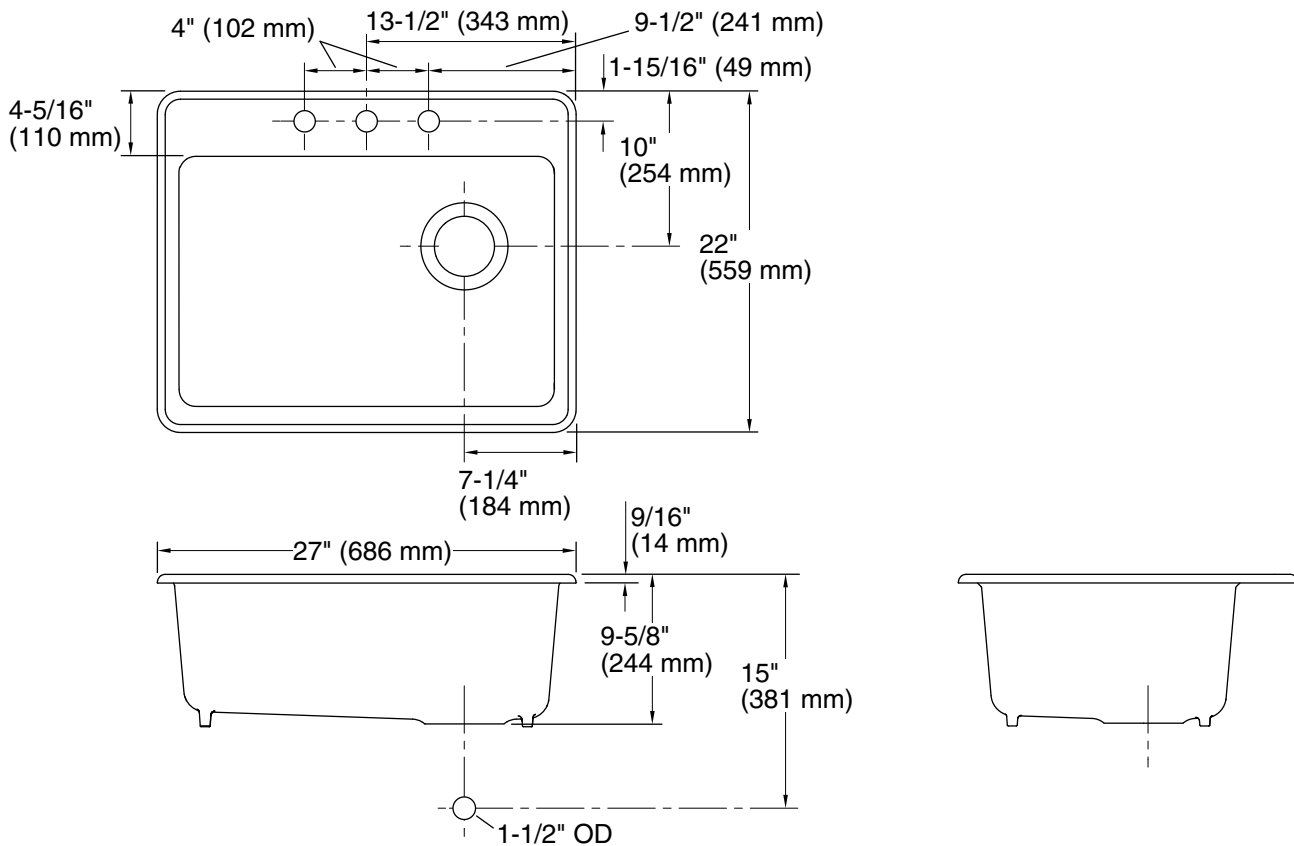

## Features

- 30" (762 mm) minimum base cabinet width
- Single bowl
- 9" (229 mm) depth provides generous workspace
- Three faucet holes
- Bowl slopes toward drain to minimize water pooling
- Offset drain increases workspace in the sink and storage space underneath
- Includes K-9137 bottom sink rack

### Technical Information

All product dimensions are nominal.

Basin configuration: Single Bowl  
 Min. base cabinet width: 27" (686 mm)

Bowl area (Basin #1):  
 Length: 24-1/4" (616 mm)  
 Width: 15-13/16" (402 mm)  
 Bowl depth: 9" (229 mm)  
 Water depth: 9" (229 mm)