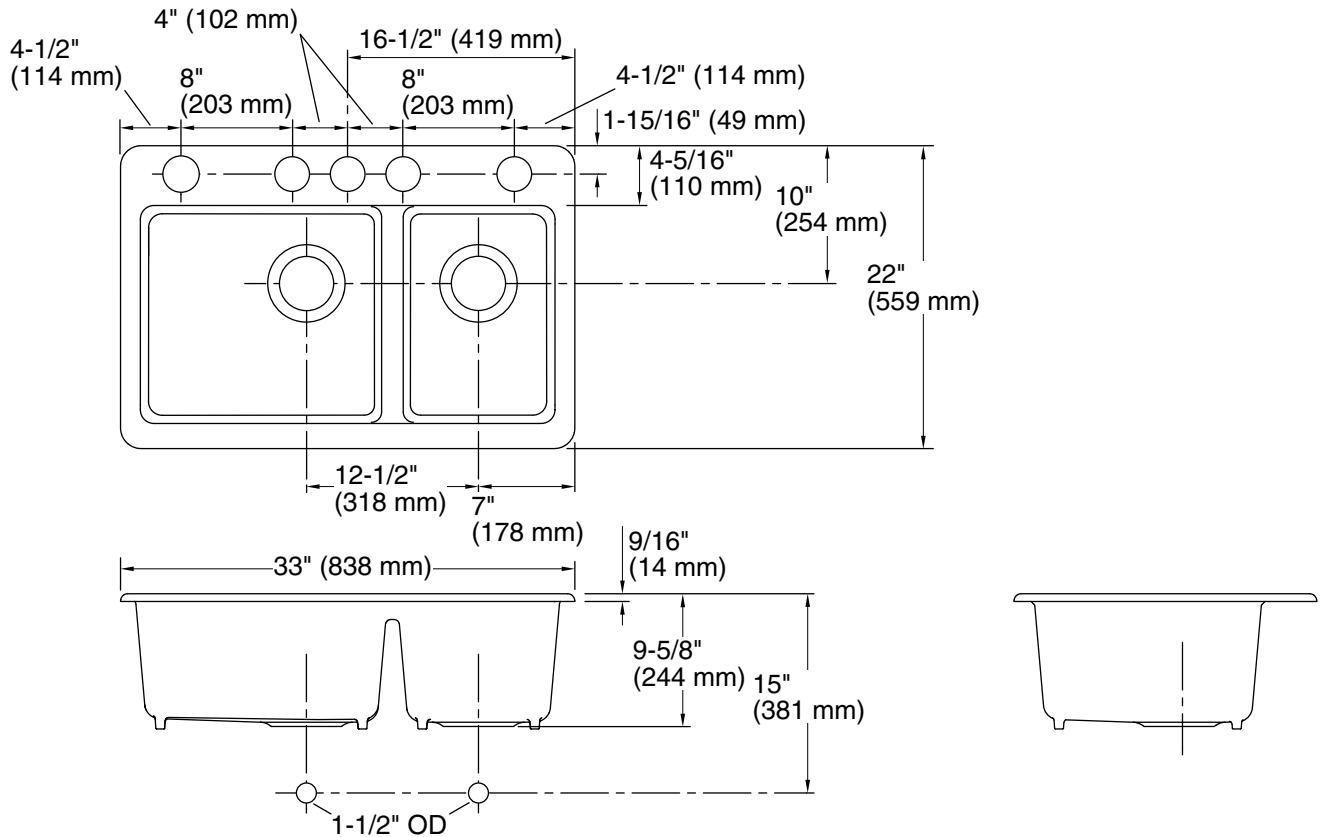

### Features

- 36" minimum base cabinet width
- Large/medium bowls
- 9" (229 mm) depth provides generous workspace
- Five oversized faucet holes
- Oversized holes allow for easy installation of faucets and accessories
- Bowl slopes toward drain to minimize water pooling
- Offset drains increase workspace in the sink and storage space underneath
- Includes K-6239 colander with integral cutting board, K-6194 utility rack with soaking cup, and K-9234 left-hand bottom sink rack

## Technical Information

All product dimensions are nominal.

Basin configuration: Large Bowl on Left

Min. base cabinet width: 36" (914 mm)

Bowl area (Basin #1):  
Length: 17-9/16" (446 mm)  
Width: 15-13/16" (402 mm)  
Bowl depth: 9" (229 mm)  
Water depth: 9" (229 mm)

Bowl area (Basin #2):  
Length: 11-1/16" (281 mm)  
Width: 15-13/16" (402 mm)  
Bowl depth: 9" (229 mm)  
Water depth: 9" (229 mm)

Number of deck holes: 5

Drain hole: 3-7/8" (98 mm)

Template: 1166727-7, required, included