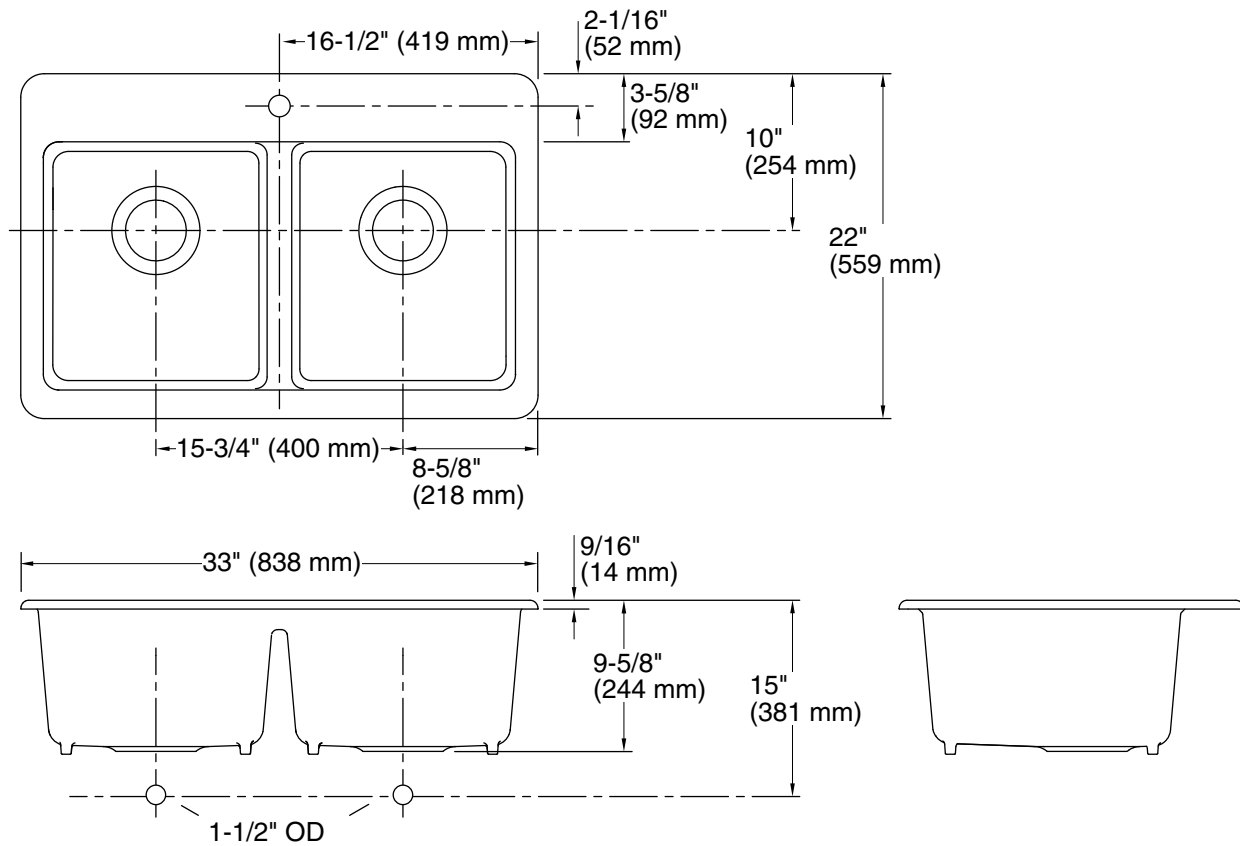

Features

- 33" (838 mm) minimum base cabinet width
- Double-equal bowls
- 9" (229 mm) depth provides generous workspace
- Single faucet hole
- Bowl slopes toward drain to minimize water pooling
- Offset drains increase workspace in the sink and storage space underneath
- Includes K-6239 colander with integral cutting board and K-9238 bottom sink rack

See website for detailed warranty information.

Available Colors/Finishes

Color tiles intended for reference only.

Color	Code	Description
	0	White
	96	Biscuit
	7	Black Black™

Technical Information

All product dimensions are nominal.

Basin configuration: Equal Bowls

Min. base cabinet width: 33" (838 mm)

Bowl area (Double Equal Basins):
 Length: 14-5/16" (363 mm)
 Width: 15-13/16" (402 mm)
 Bowl depth: 9" (229 mm)
 Water depth: 9" (229 mm)

Drain hole: 3-7/8" (98 mm)

Template: 1166727-7, required, included

Notes

Install this product according to the installation instructions.