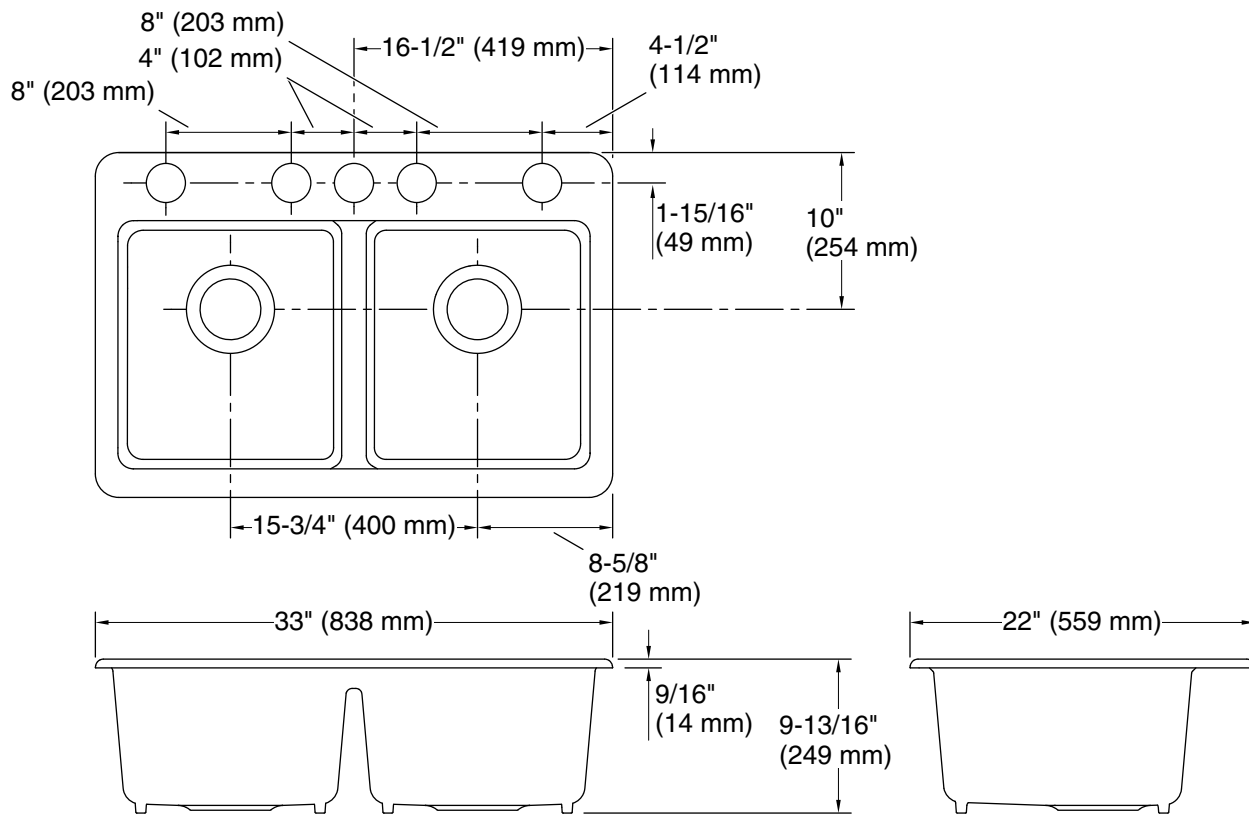

Features

- 36" minimum base cabinet width
- Double-equal bowls
- 9" (229 mm) depth provides generous workspace
- Three oversized faucet holes with one oversized accessory hole to the right and one oversized accessory hole to the left
- Oversized holes allow for easy installation of faucets and accessories
- Bowl slopes toward drain to minimize water pooling
- Offset drains increase workspace in the sink and storage space underneath
- Box includes: Sink, two sink racks, installation hardware, cutout template
- Sink drain with strainer sold separately

Technical Information

All product dimensions are nominal.

Basin configuration:	Equal Bowls
Center(s):	8" (203 mm)
Min. base cabinet width:	36" (914 mm)
Bowl area (Double Equal Basins):	Length: 14-5/16" (363 mm) Width: 15-13/16" (402 mm) Bowl depth: 9" (229 mm) Water depth: 9" (229 mm)
Number of deck holes:	5
Faucet hole(s):	2-3/8" (60 mm)
Drain hole:	3-7/8" (98 mm)
Template:	Undermount, 1166727-7, required, included