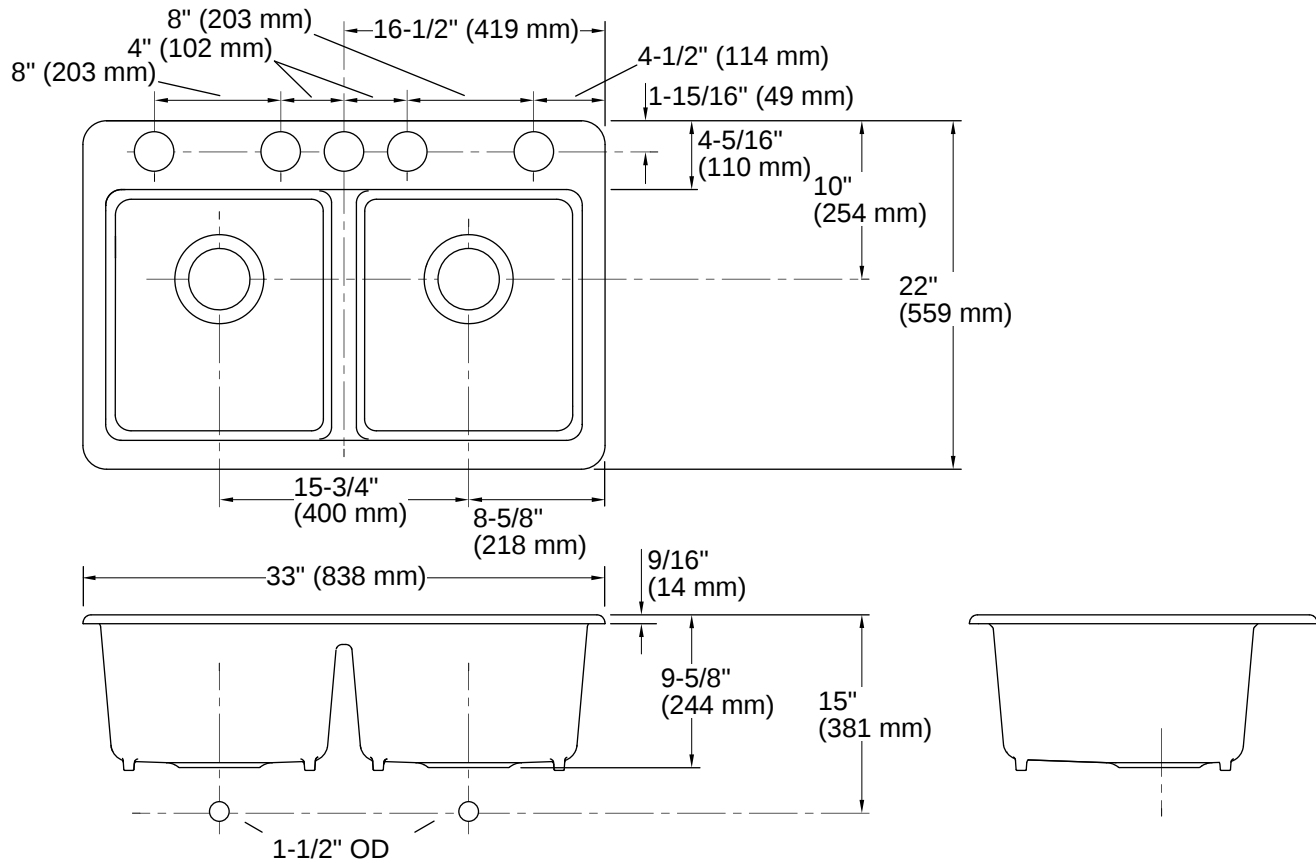

Installation

- Undermount

Installation Notes

Install this product according to the installation instructions.