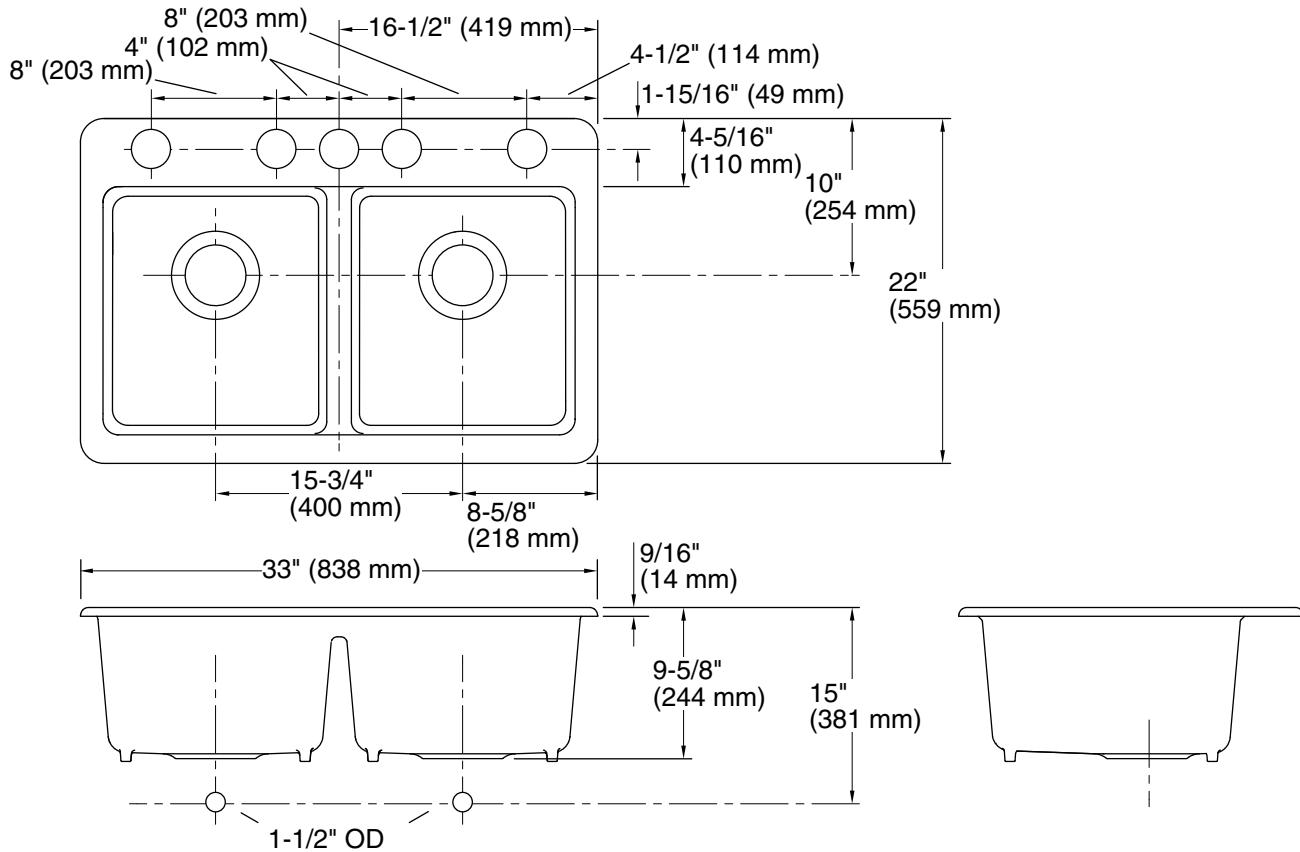

### Features

- 36" minimum base cabinet width
- Double-equal bowls
- 9" (229 mm) depth provides generous workspace
- Five oversized faucet holes
- Bowl slopes toward drain to minimize water pooling
- Offset drains increase workspace in the sink and storage space underneath
- Includes K-6239 colander with integral cutting board, K-6194 utility rack with soaking cup, and K-9238 bottom sink rack

## Technical Information

All product dimensions are nominal.

Basin configuration: Equal Bowls

Min. base cabinet width: 36" (914 mm)

Bowl area (Double Equal Basins):  
 Length: 14-5/16" (363 mm)  
 Width: 15-13/16" (402 mm)  
 Bowl depth: 9" (229 mm)  
 Water depth: 9" (229 mm)

Number of deck holes: 5

Drain hole: 3-7/8" (98 mm)

Template: 1166727-7, required, included