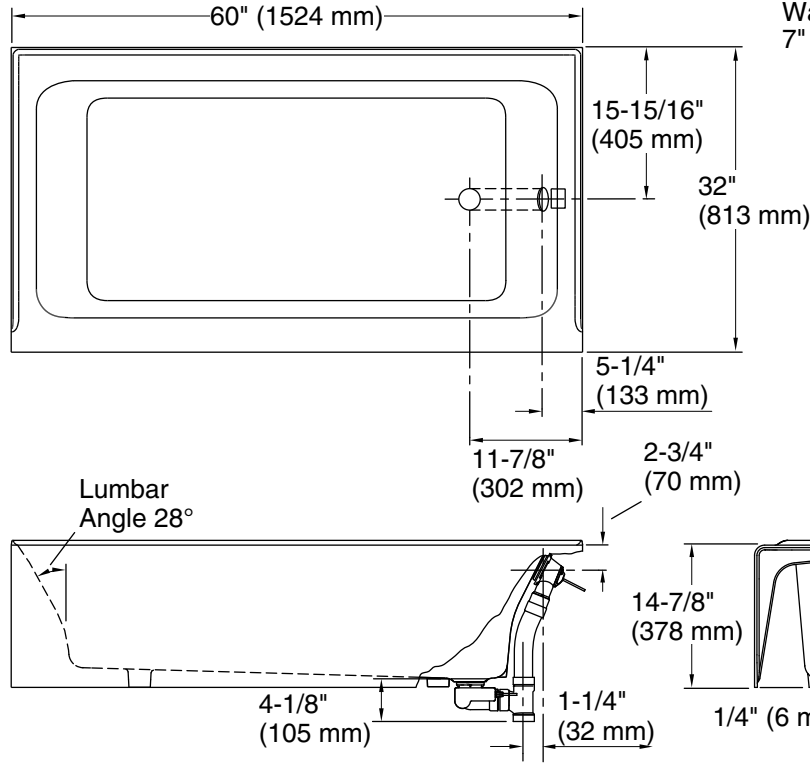

### Features

- 60" (1524 mm) x 32" (813 mm) x 15-1/2" (394 mm)
- 15" apron height for easy entrance and exit
- Safeguard® slip-resistant surface provides excellent traction underfoot
- Integral apron
- Integral lumbar support

**Note:** To clear the bath rim end wall, a minimum 7" (178 mm) bath spout is recommended. Water flow from angled bath spouts less than 7" (178 mm) may also provide needed clearance.

## Technical Information

All product dimensions are nominal.

Drain location:	Right
Basin area, bottom:	43-7/8" x 21" (1114 mm x 533 mm)
Basin area, top:	51-1/4" x 23-5/16" (1302 mm x 592 mm)
Weight:	327 lbs (148.3 kg)
Minimum floor load:	52 lbs/ft <sup>2</sup> (253.9 kg/m <sup>2</sup> )
Water depth:	11-5/16" (287 mm)
Water capacity:	44 gal (166.6 L)
Minimum flat for door:	2-1/2" (63 mm)