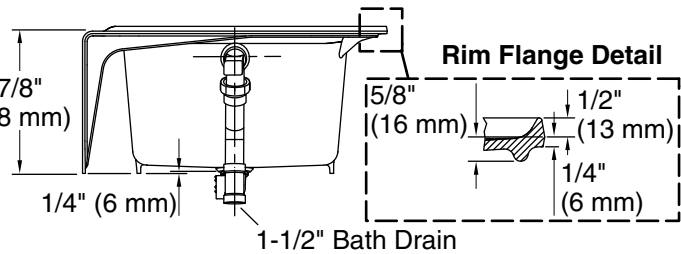

### Available Colors/Finishes

*Color tiles intended for reference only.*

Color	Code	Description
-------	------	-------------

	0	White
	96	Biscuit

No change in measurements if connected with drain illustrated. (K-37383)

**Note:** To clear the bath rim end wall, a minimum 7" (178 mm) bath spout is recommended. Water flow from angled bath spouts less than 7" (178 mm) may also provide needed clearance.

## Technical Information

All product dimensions are nominal.

Drain location:	Right
Basin area, bottom:	43-7/8" x 21" (1114 mm x 533 mm)
Basin area, top:	51-1/4" x 23-5/16" (1302 mm x 592 mm)
Weight:	327 lbs (148.3 kg)
Minimum floor load:	52 lbs/ft <sup>2</sup> (253.9 kg/m <sup>2</sup> )
Water depth:	11-5/16" (287 mm)
Water capacity:	44 gal (166.6 L)
Minimum flat for door:	2-1/2" (63 mm)