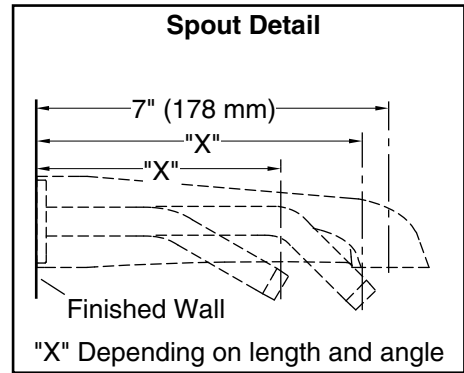

**Note:** To clear the bath rim end wall, a minimum 7" (178 mm) bath spout is recommended. Water flow from angled bath spouts less than 7" (178 mm) may also provide needed clearance.

## Technical Information

All product dimensions are nominal.

Drain location:	Right
Basin area, bottom:	43-7/8" x 21" (1114 mm x 533 mm)
Basin area, top:	51-1/4" x 23-5/16" (1302 mm x 592 mm)
Weight:	327 lbs (148.3 kg)
Minimum floor load:	52 lbs/ft <sup>2</sup> (253.9 kg/m <sup>2</sup> )
Water depth:	11-5/16" (287 mm)
Water capacity:	44 gal (166.6 L)
Minimum flat for door:	2-1/2" (63 mm)