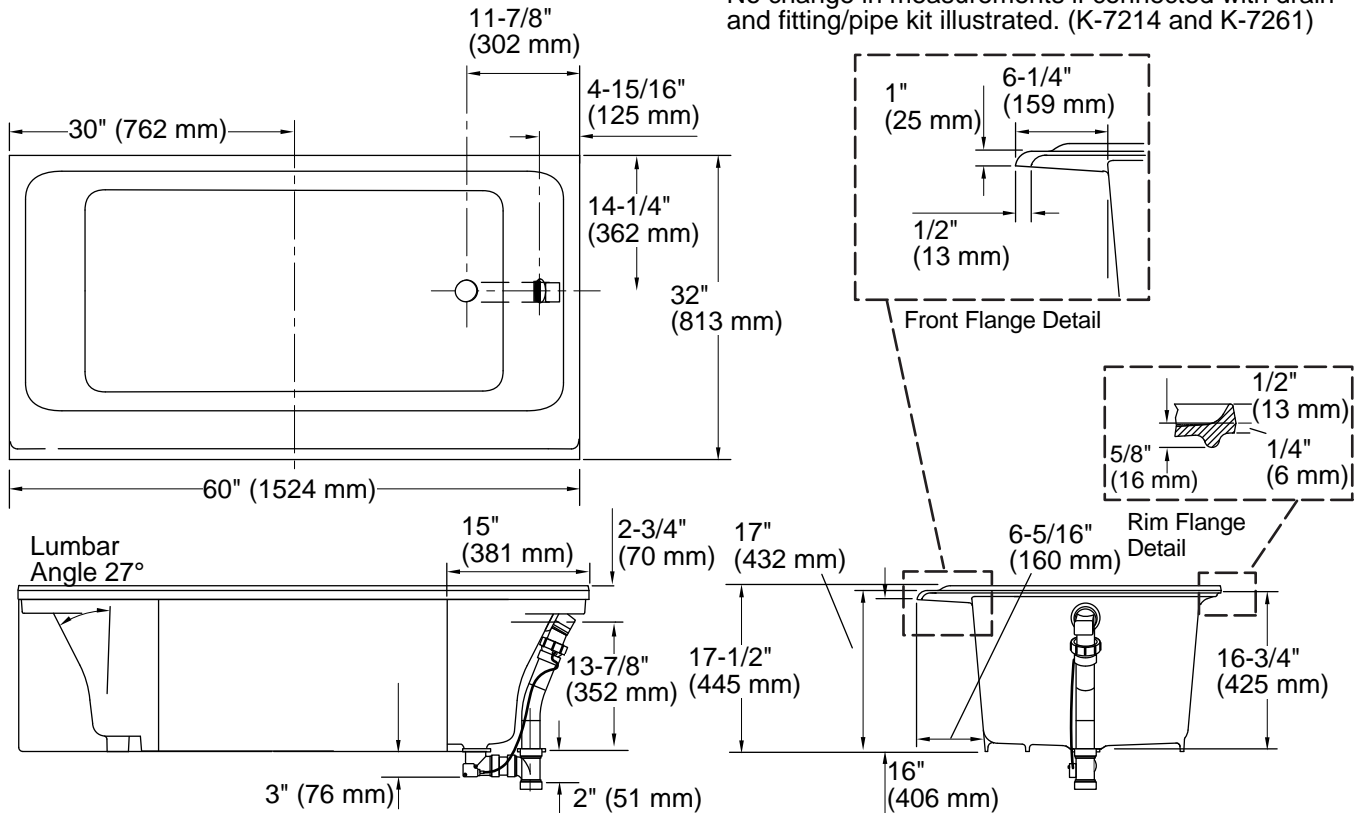

### Technical Information

All product dimensions are nominal.

Drain location:	Right
Basin area, bottom:	43-7/8" x 20-15/16" (1114 mm x 532 mm)
Basin area, top:	53-3/16" x 23-5/16" (1351 mm x 592 mm)
Weight:	275 lbs (124.7 kg)
Minimum floor load:	54 lbs/ft <sup>2</sup> (263.7 kg/m <sup>2</sup> )
Water depth:	12-13/16" (325 mm)
Water capacity:	49.5 gal (187.4 L)
Minimum flat for door:	4" (101 mm)