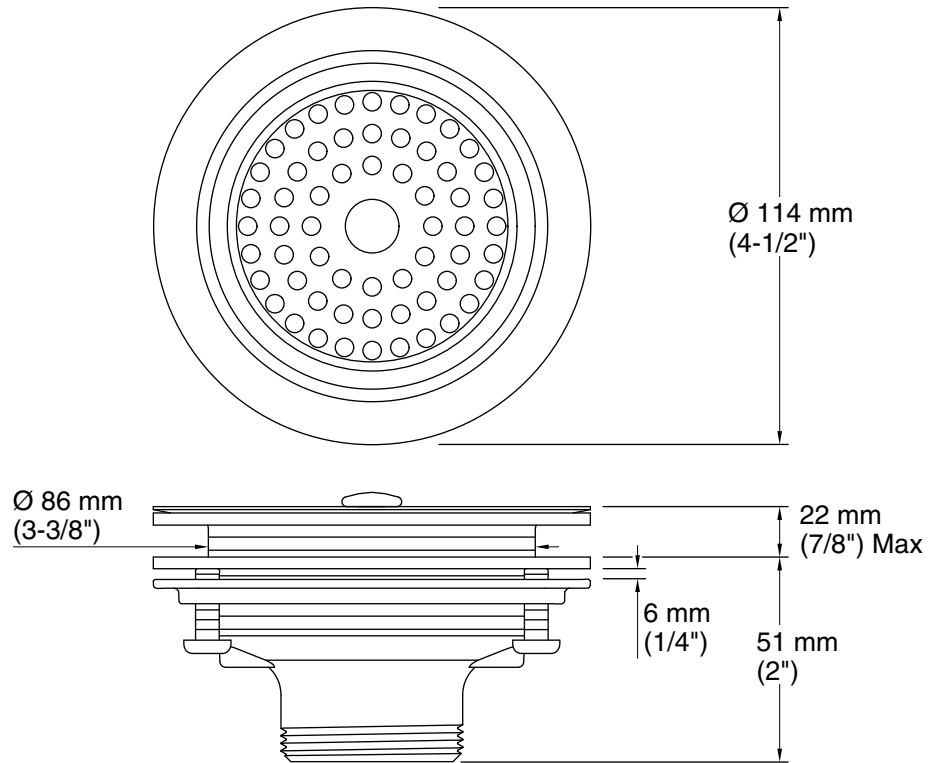

Technical Information

All product dimensions are nominal.

Drain included: Yes

Notes

Install this product according to the installation guide.