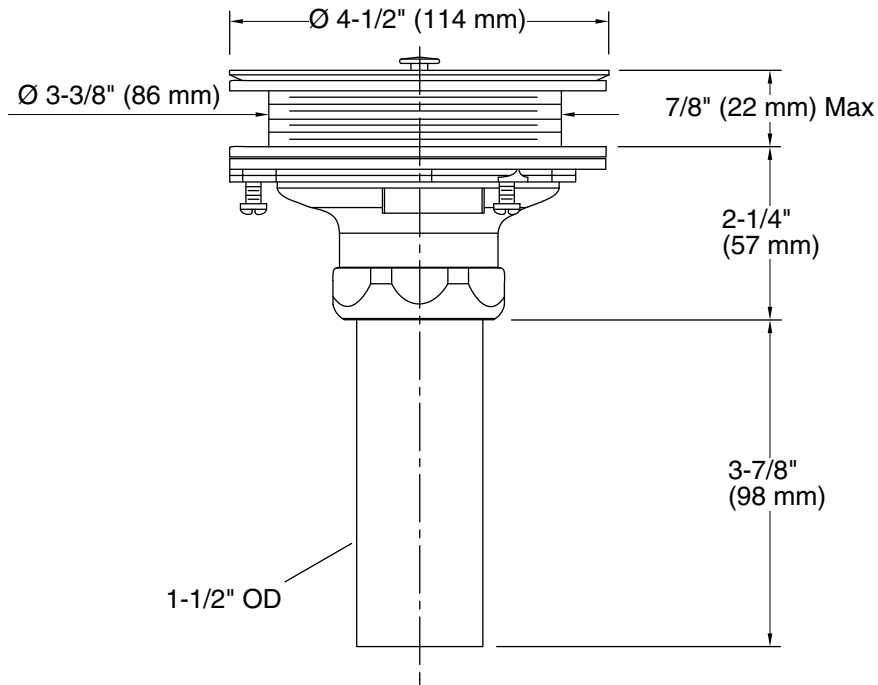

11-19-2024 20:27 - US/CA

THE BOLD LOOK
OF **KOHLER**®

Technical Information

All product dimensions are nominal.

Material: Brass

Notes

Install this product according to the installation guide.