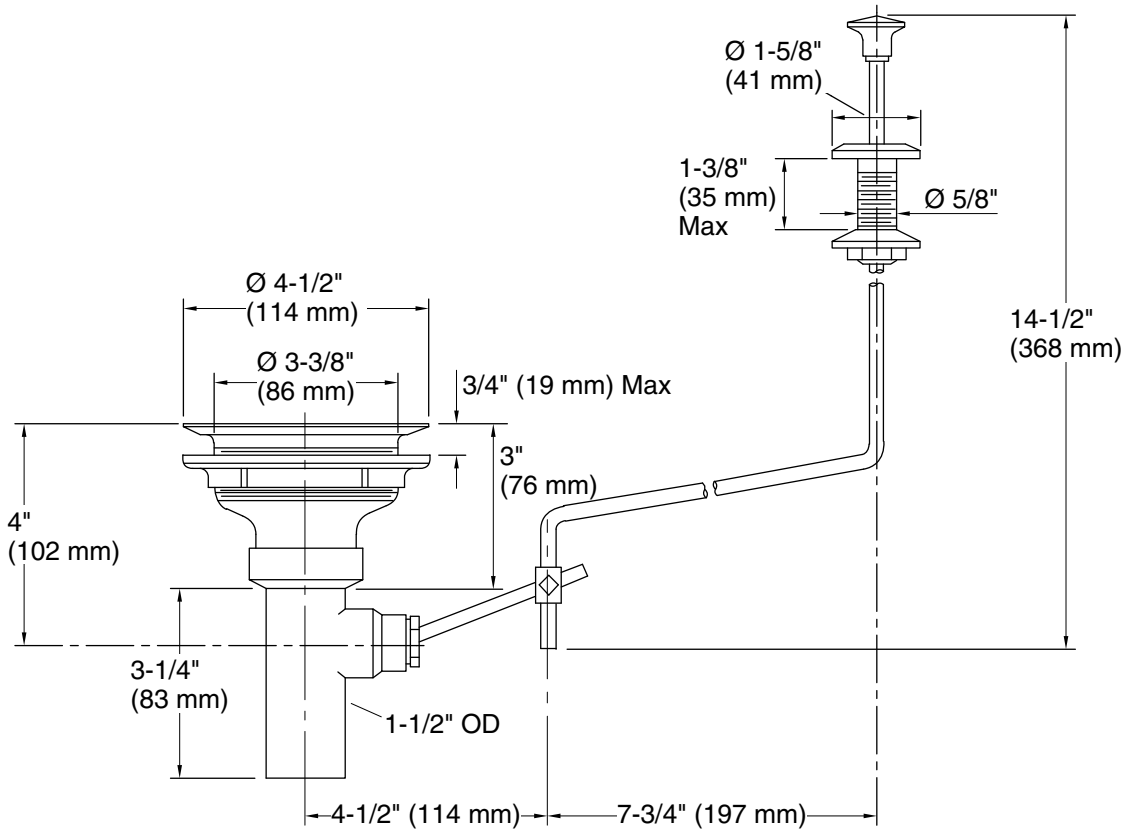

Duostrainer®

Sink Strainer with Lift Rod
K-8802-RL

Features

- Duostrainer body with 1-1/2" (25 mm) connection and 4" (102 mm) tailpiece
- Easy-to-use pop-up drain
- Removable basket with an open/close stopper that seals tightly
- Quick-locking installation system

Material

- Solid-brass construction for durability and reliability

Installation

- Fits sinks with standard 3-1/2" or 4" outlet

Recommended Products/Accessories

- K-23726 Drain treatment
- K-23723 Faucet cleaner

Technical Information

All product dimensions are nominal.

Material: Brass

Notes

Install this product according to the installation guide.