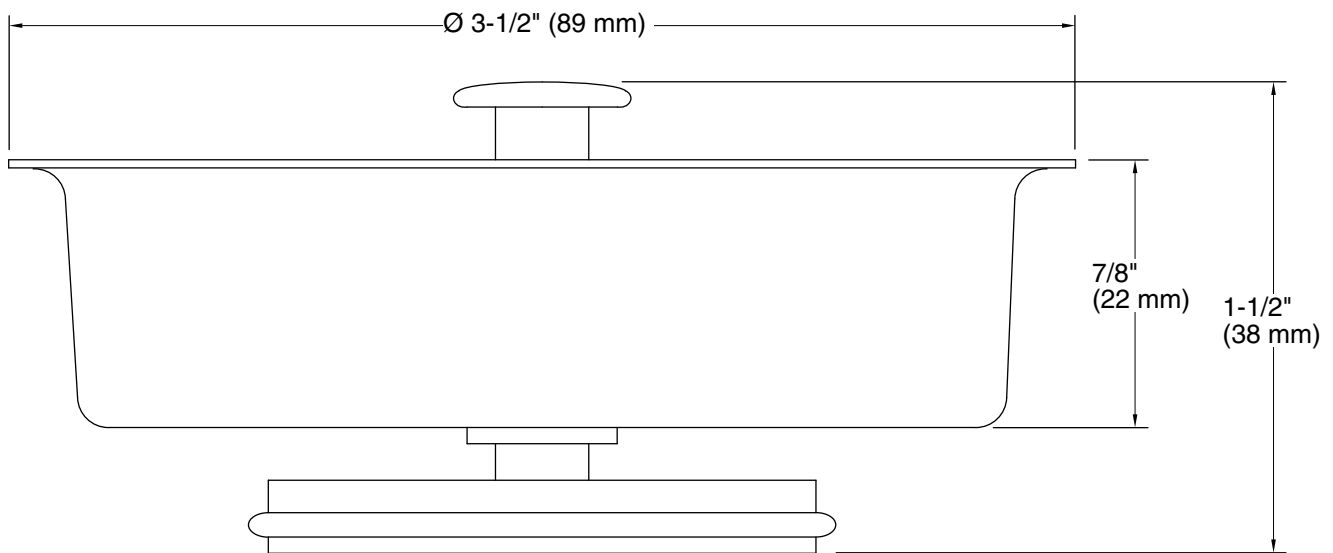

Features

- Removable basket with an open/close stopper that seals tightly into Duostrainer body

Material

- Premium metal construction for durability and reliability

Installation

- Fits sinks with standard 3-1/2" or 4" outlet
- Requires K-8804 Duostrainer body and tailpiece (sold separately)

Technical Information

All product dimensions are nominal.

Notes

Install this product according to the installation guide.