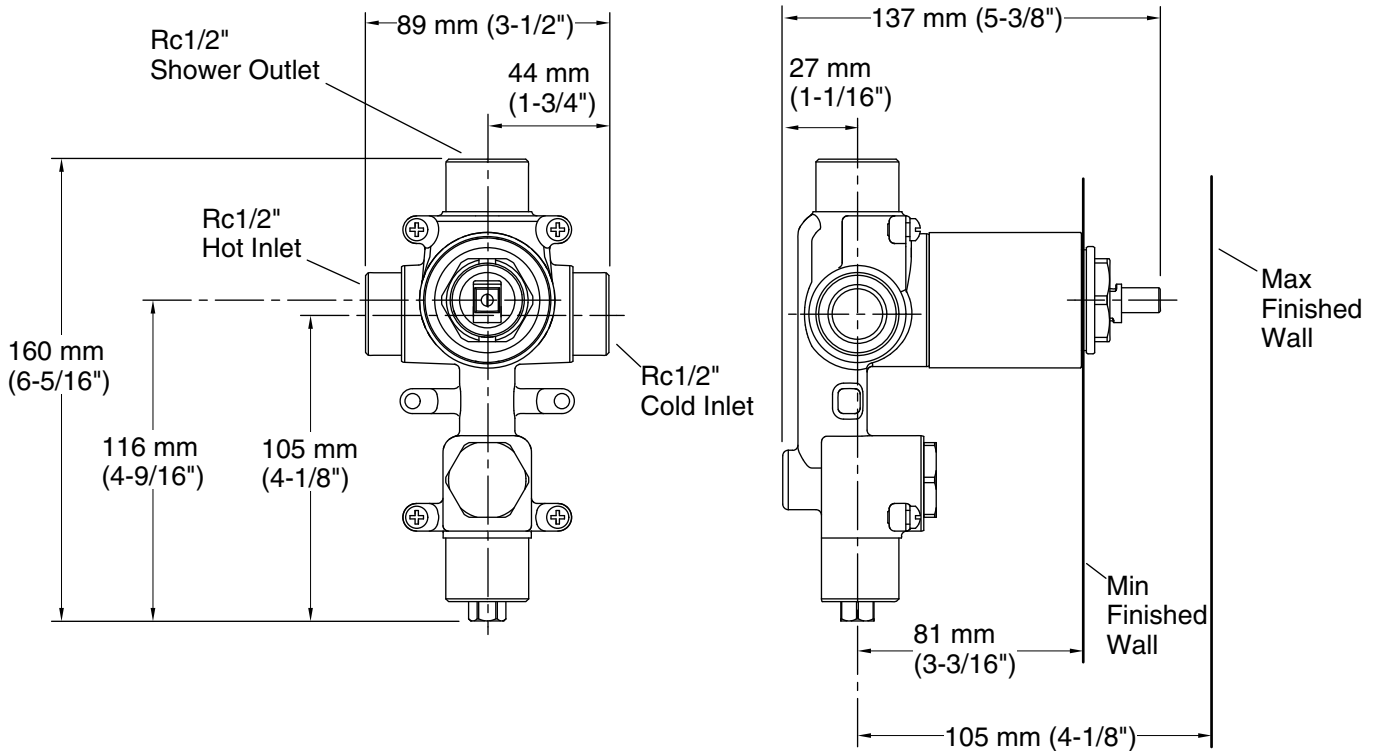

Available Colors/Finishes

Color tiles intended for reference only.

Color	Code	Description
	CP	Polished Chrome

Technical Information

All product dimensions are nominal.

Shower Valve:

Flow Rate (Max) @ 45 psi	8.8 gal/min (33.3 l/min)
Pressure:	45 psi (3.1 bar)
Maximum (Static) Pressure:	125 psi (8.6 bar)