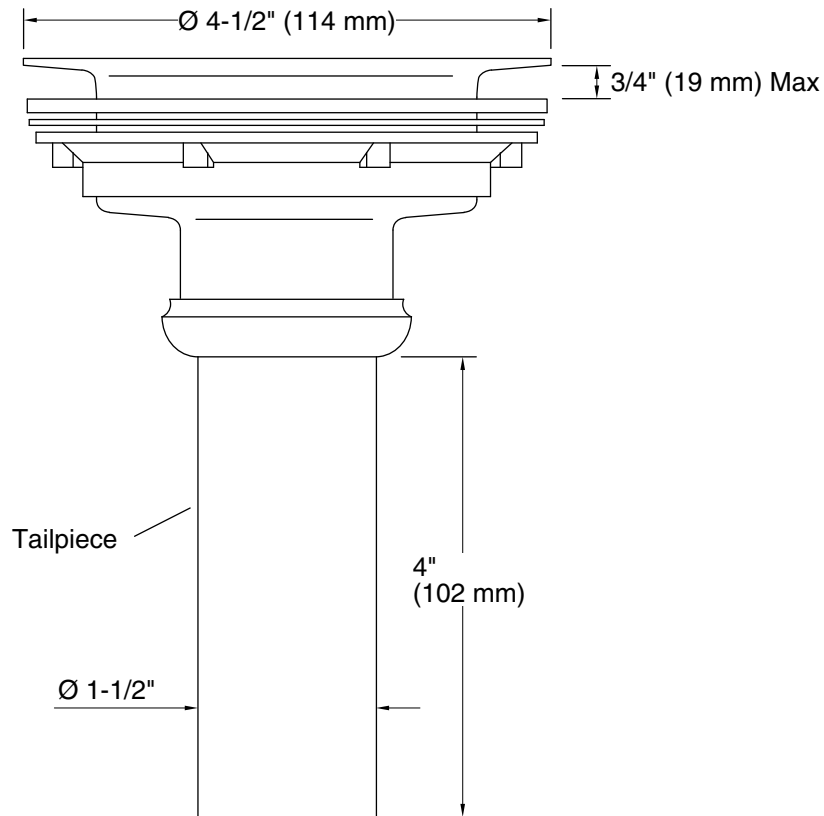

Technical Information

All product dimensions are nominal.

Drain included: Yes

Handshower:

Rated maximum flow: 0 gal/min (0 l/min)

Notes

Install this product according to the installation guide.