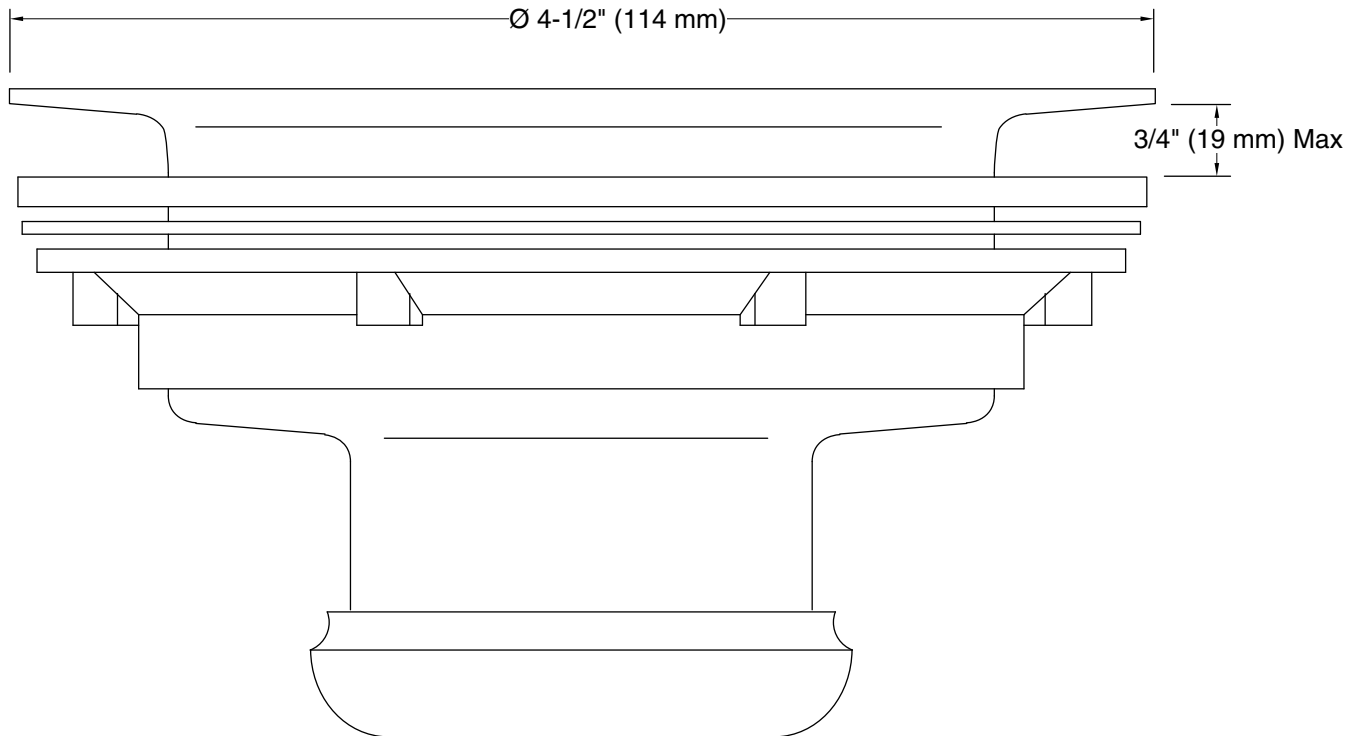

Technical Information

All product dimensions are nominal.

Material: Brass, Stainless Steel

Notes

Install this product according to the installation guide.