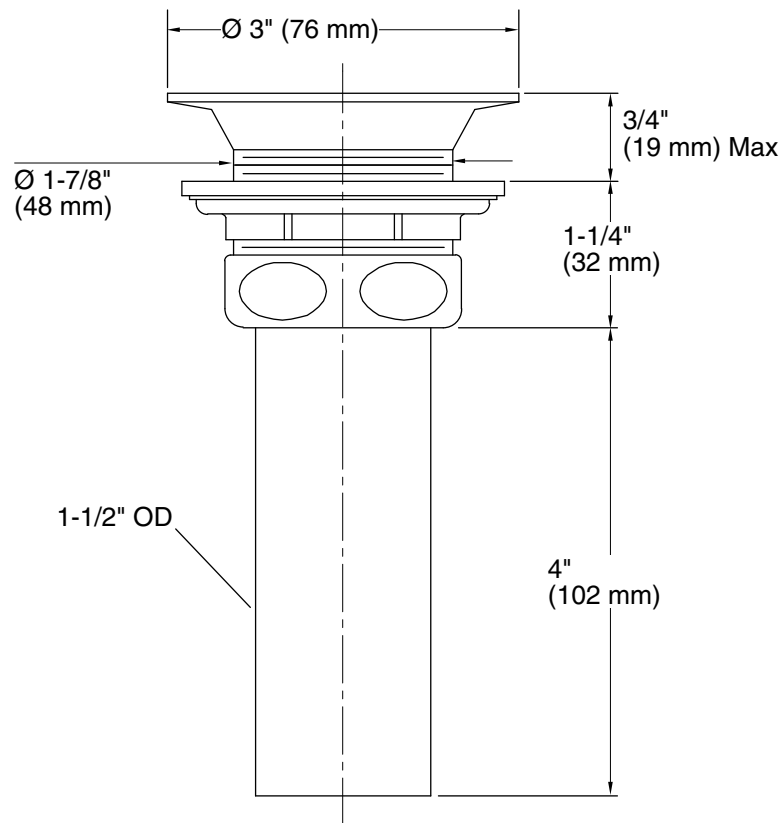

Features

- For sinks with 2" (51 mm) outlets
- Removable perforated strainer
- Includes 1-1/2" (38 mm) x 4" (102 mm) tailpiece

Material

- Solid-brass construction for durability and reliability

Recommended Products/Accessories

Color tiles intended for reference only.

Color	Code	Description
	CP	Polished Chrome

Technical Information

All product dimensions are nominal.

Material: Brass

Notes

Install this product according to the installation guide.