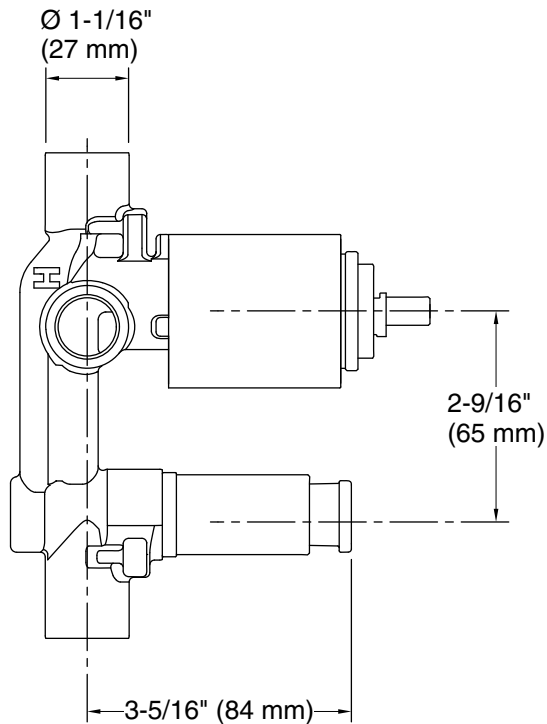

Features

- Mixer valve that allows for temperature and volume control
- Two-way diverter valve
- Requires recessed bath/shower trim (sold separately)

Material

- Brass valve body
- KOHLER® finishes resist corrosion and tarnishing

Technical Information

All product dimensions are nominal.

Notes

Install this product according to the installation instructions.