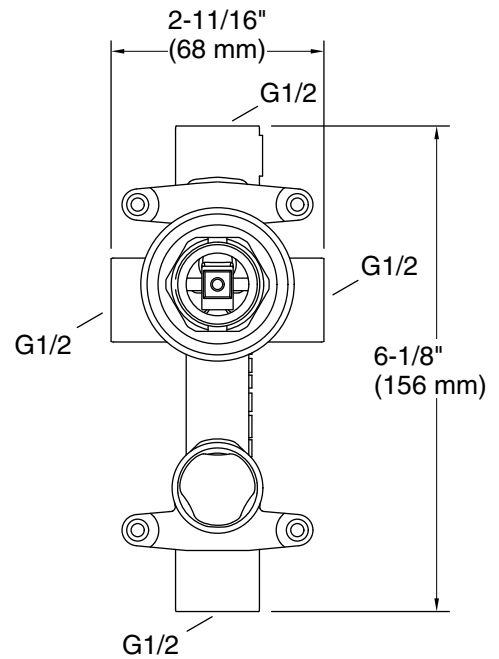

Features

- Mixer valve that allows for temperature and volume control
- Two-way diverter valve
- Requires recessed bath/shower trim (sold separately)

Material

- Brass valve body
- KOHLER® finishes resist corrosion and tarnishing

Technical Information

All product dimensions are nominal.

Notes

Install this product according to the installation instructions.