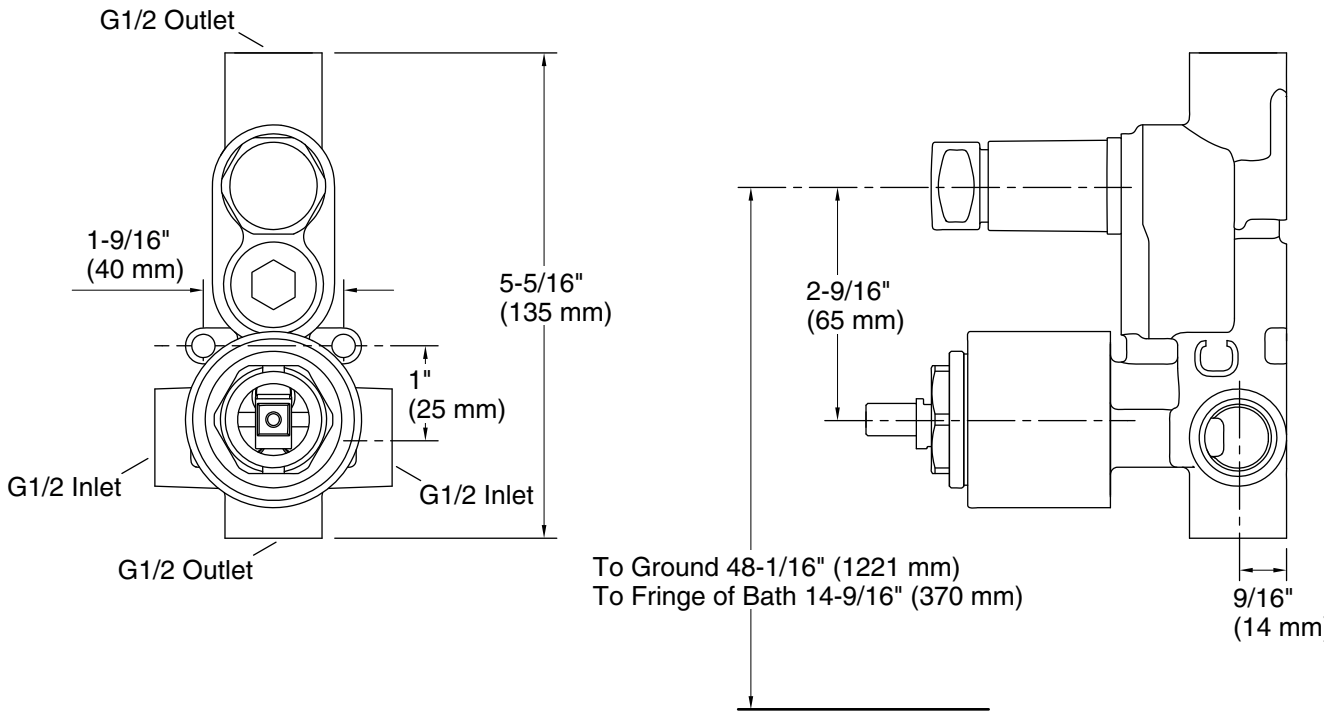

Installation

- Recessed valve
- G 1/2 inlet connection

Codes/Standards

Plumbing Standards
GB 18145

See website for detailed warranty information.

Available Colors/Finishes

Color tiles intended for reference only.

Technical Information

All product dimensions are nominal.

Notes

Install this product according to the installation instructions.