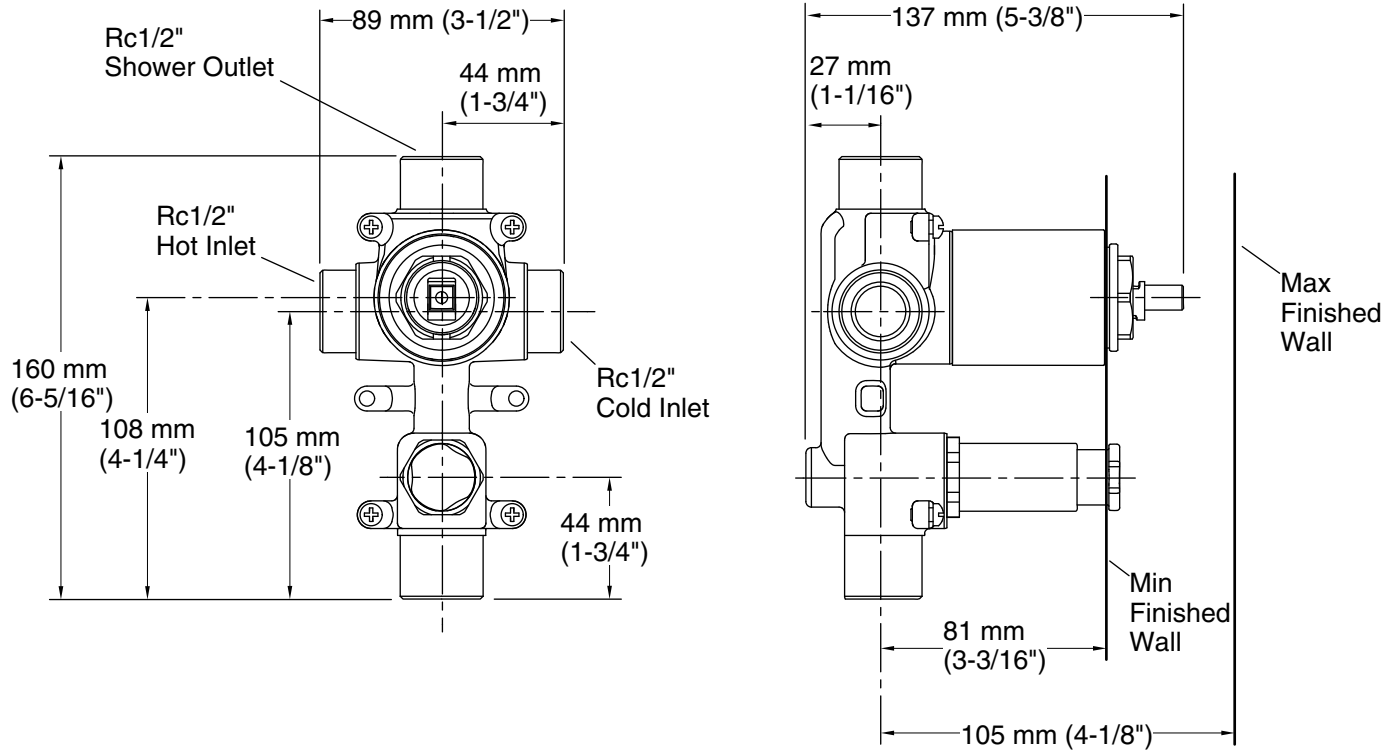

Technical Information

All product dimensions are nominal.

Shower Valve:

Flow Rate (Max) @ 45 psi	9.6 gal/min (36.3 l/min)
Pressure:	45 psi (3.1 bar)
Maximum (Static) Pressure:	125 psi (8.6 bar)

Notes

Install this product according to the installation instructions.