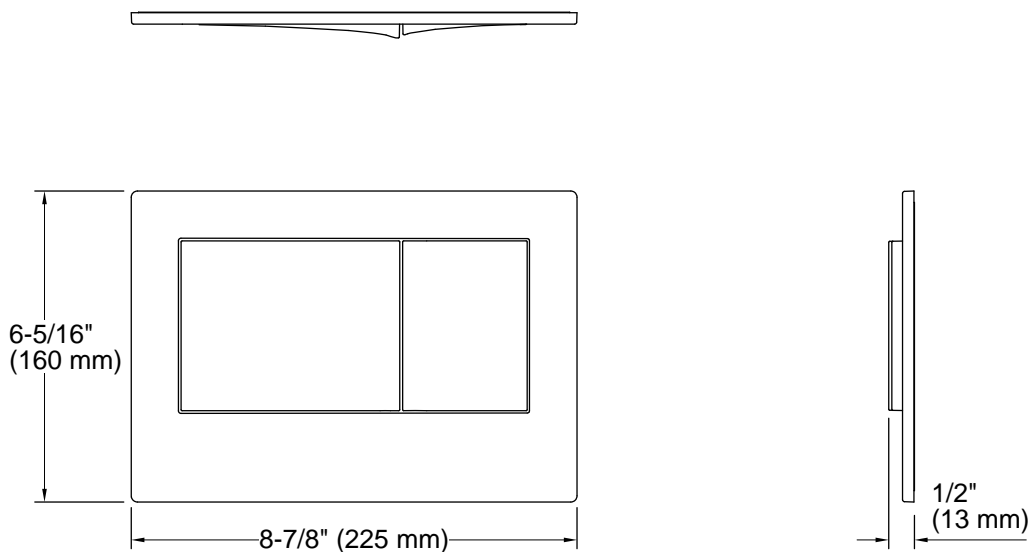

Technical Information

All product dimensions are nominal.

Material: Plastic