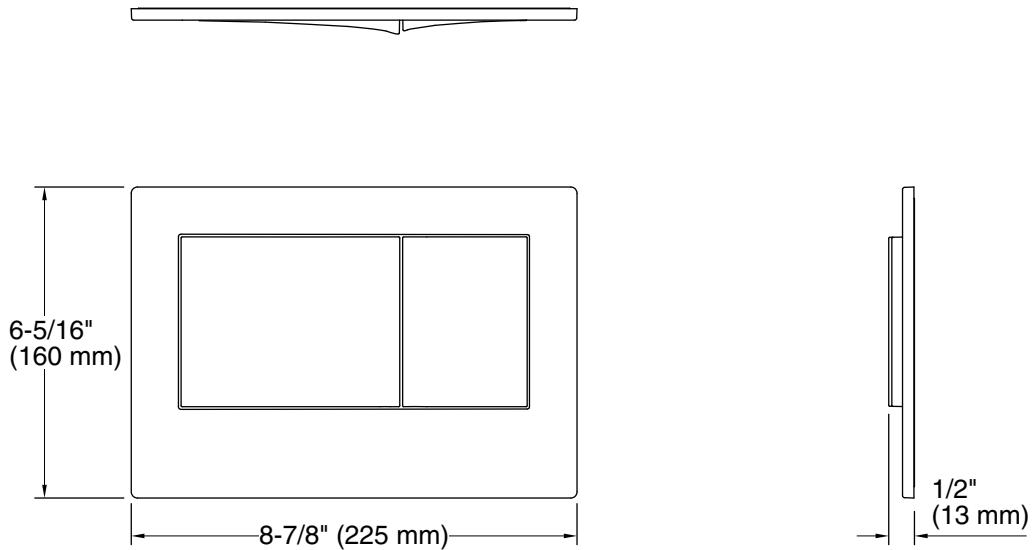

Technical Information

All product dimensions are nominal.

Material: Plastic