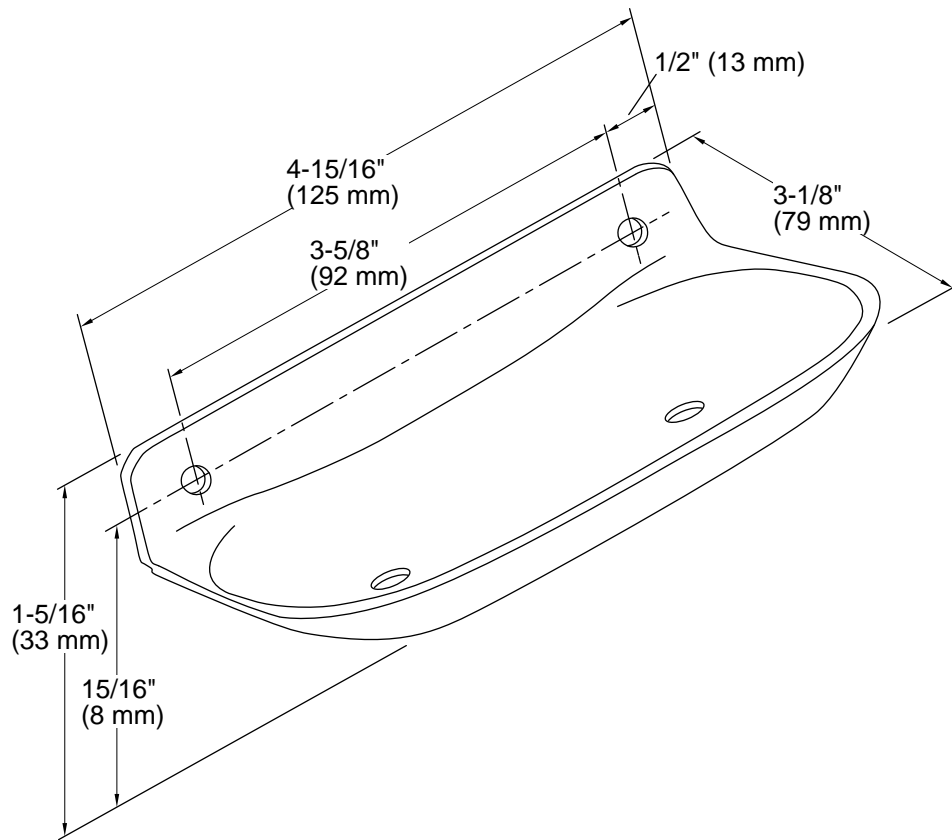

Color	Code	Description
-------	------	-------------

	BC	Bright Chrome
---	----	---------------

Technical Information

All product dimensions are nominal.

Material: Brass

Notes

Install this product according to the installation guide.