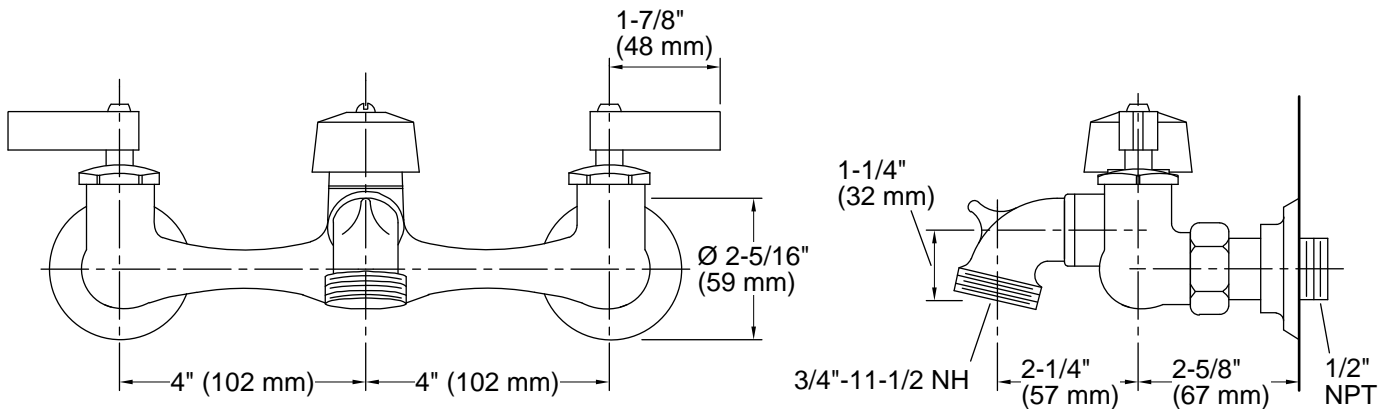

Technical Information

All product dimensions are nominal.

Notes

Install this product according to the installation guide.

ADA compliant for faucet handles only

ADA, CSA B651 compliant when installed to the specific requirements of these regulations.