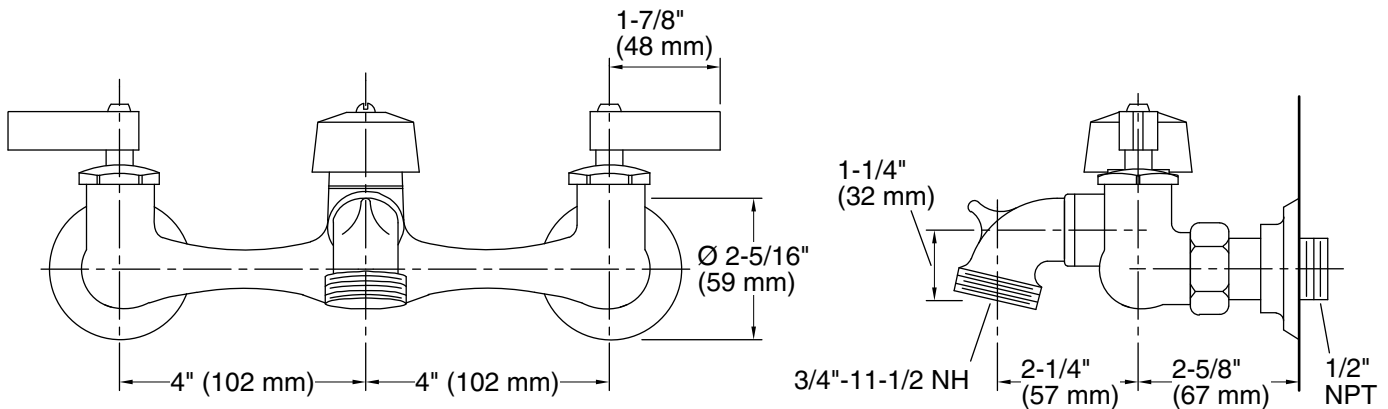

Technical Information

All product dimensions are nominal.

Notes

Install this product according to the installation instructions.

ADA compliant for faucet handles only

ADA, CSA B651 compliant when installed to the specific requirements of these regulations.