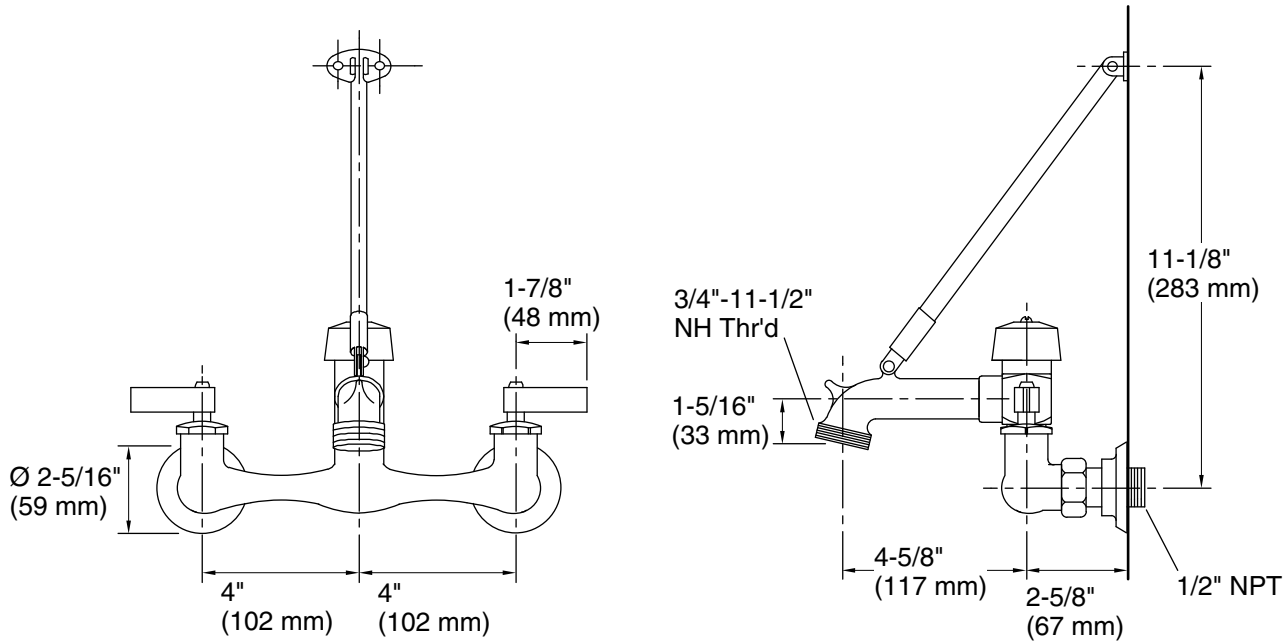

### Features

- Internal NPT connections
- Vacuum breaker
- 4-5/8" (117 mm) threaded spout for hose connection
- 7-1/4" (184 mm) wall-to-spout outlet
- Pail hook
- Wall brace

### Technical Information

All product dimensions are nominal.