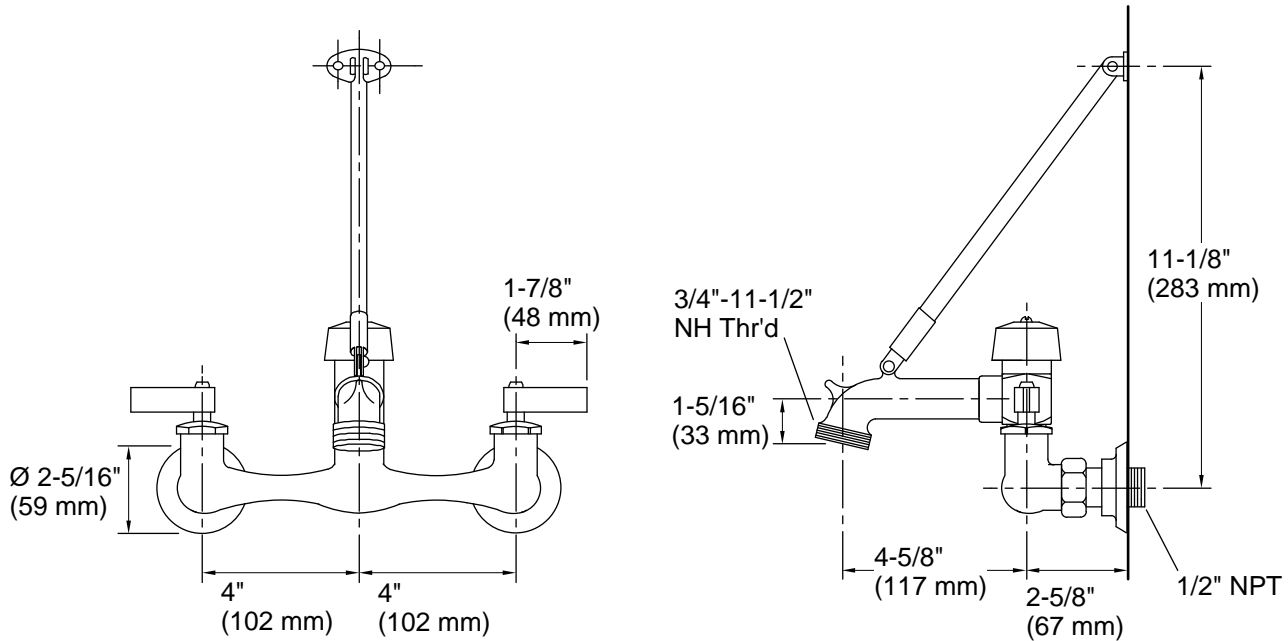

Technical Information

All product dimensions are nominal.

Notes

Install this product according to the installation guide.

ADA compliant for faucet handles only

ADA, CSA B651 compliant when installed to the specific requirements of these regulations.