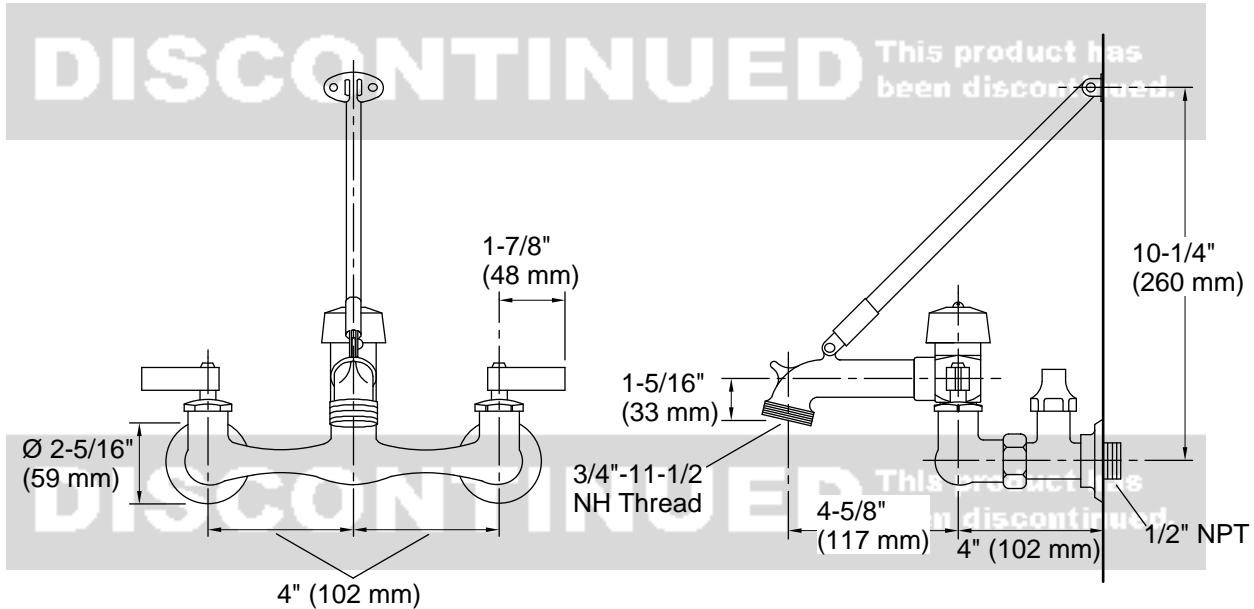

Technical Information

All product dimensions are nominal.

Drain included: No

Notes

Install this product according to the installation instructions.

ADA compliant for faucet handles only
ADA, CSA B651 compliant when installed to the specific requirements of these regulations.