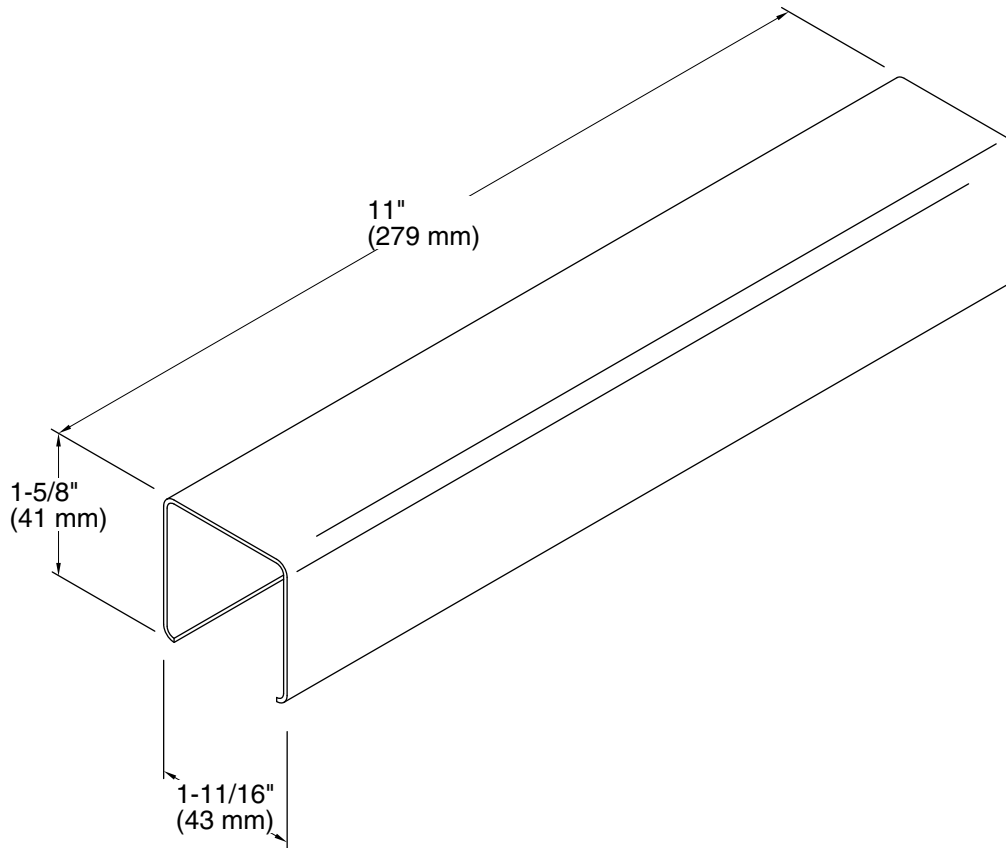

Technical Information

All product dimensions are nominal.

Material: Stainless Steel

Notes

Install this product according to the installation instructions.